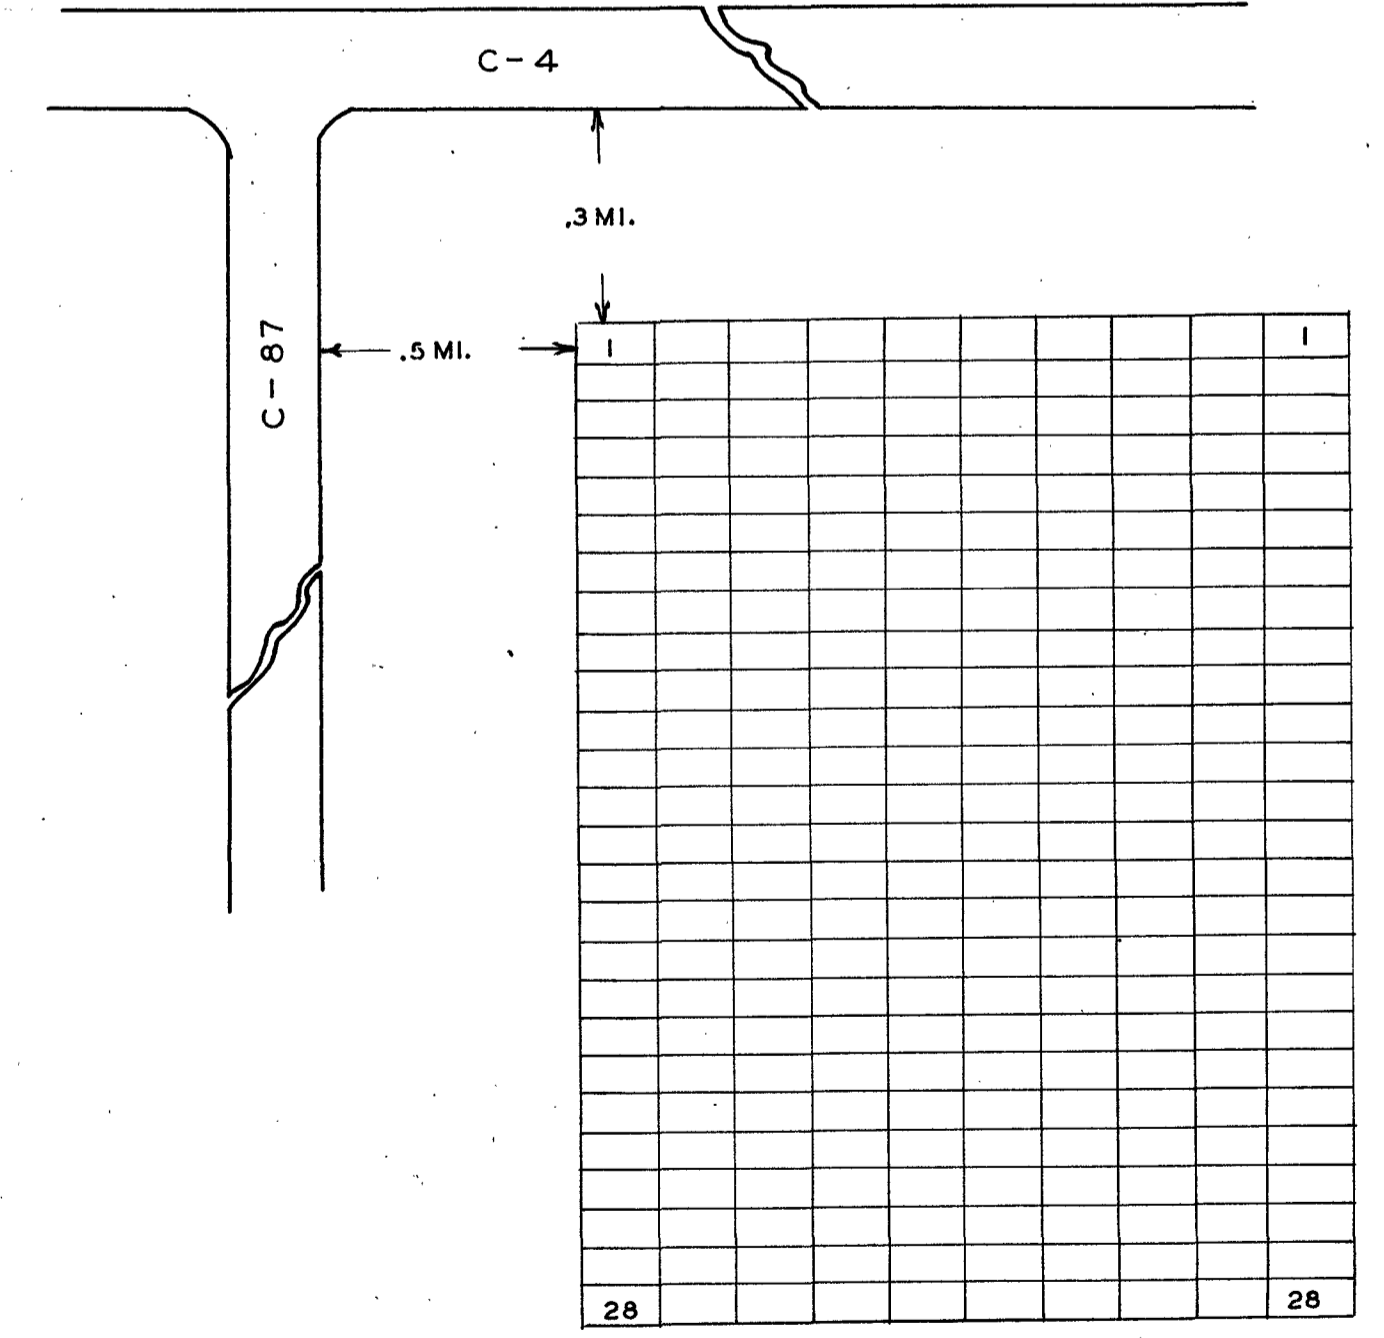

SCALE .25 ACRES

88-9-4

LEGEND  
SEC=SECTION L=LOT R=ROW  
G=GRAVE W=WAR  
X=POSITION UNKNOWN

**COLE  
CEMETERY**  
WYANDOT CO. RICHLAND TWP.  
OFFICIAL PROJECT NOS. 465-423-467 & 665-423-232

**LEGEND**  
 ① REVOLUTIONARY WAR  
 ⑩ WAR OF 1812  
 ⑮ MEXICAN WAR  
 ⑲ CIVIL WAR  
 ⑳ SPANISH AM. WAR  
 ⑳ WORLD WAR

SCALE .2 ACRES

88-9-3

**SPOON  
CEMETERY**  
WYANDOT CO. RICHLAND TWP.  
OFFICIAL PROJECT NOS. 465-423-467 & 665-423-232

**LEGEND**  
 ① REVOLUTIONARY WAR  
 ⑩ WAR OF 1812  
 ⑮ MEXICAN WAR  
 ⑲ CIVIL WAR  
 ⑳ SPANISH AM. WAR  
 ⑳ WORLD WAR

SCALE .5 ACRES

88-9-5