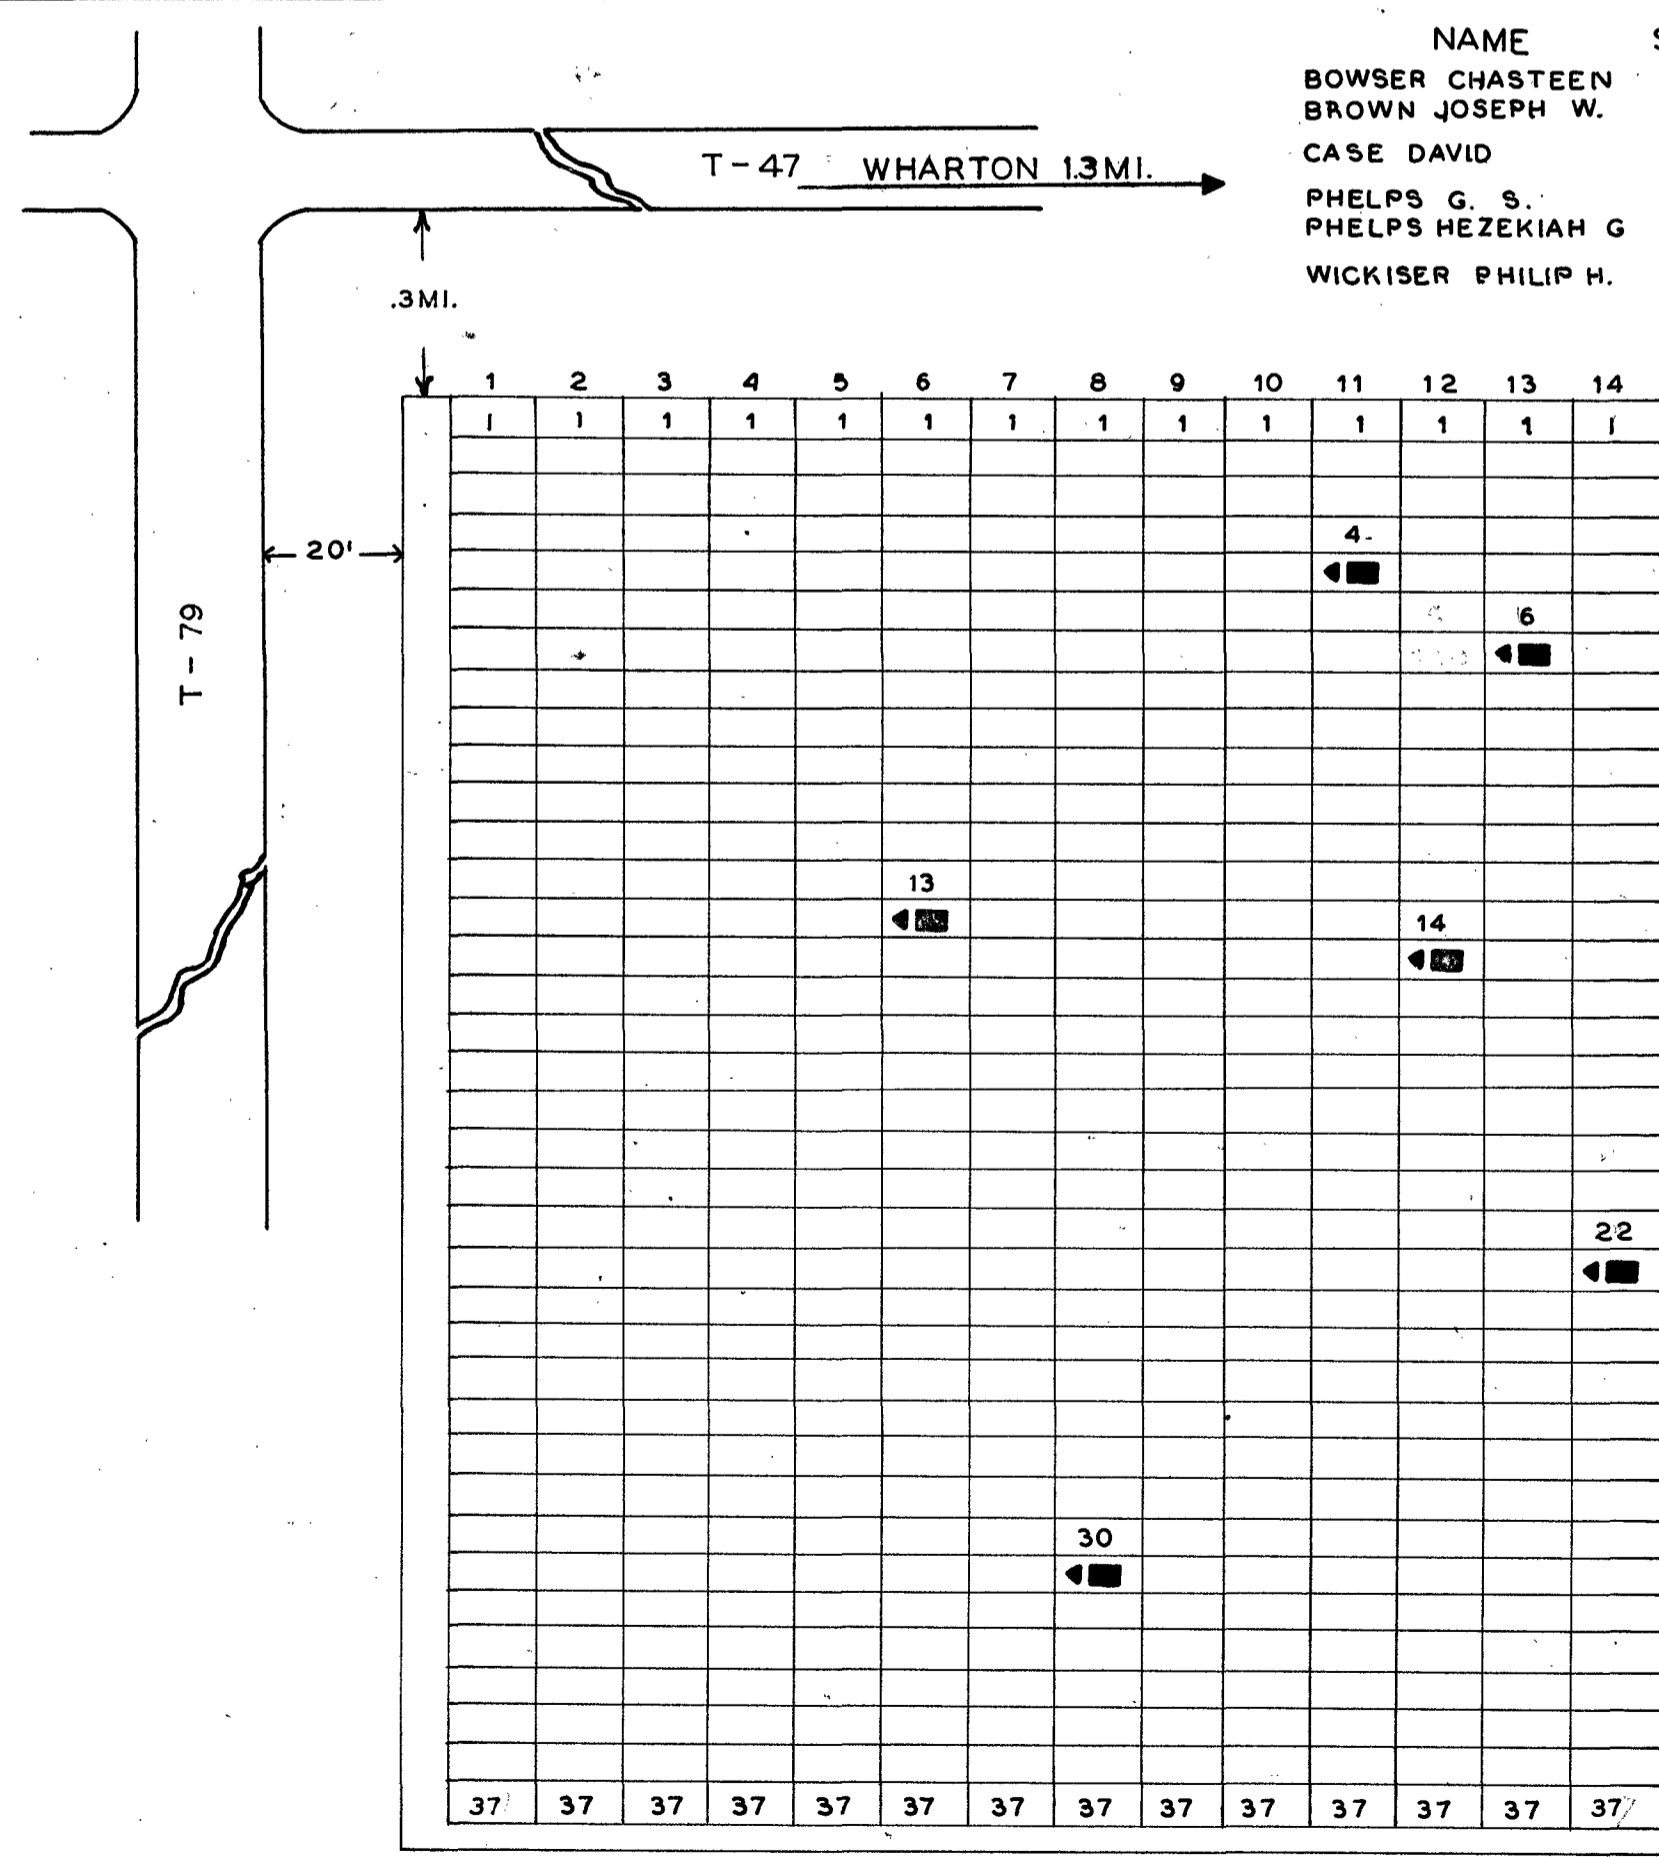

SCALE .25 ACRES

88-4-2

**MURREY  
CEMETERY**  
WYANDOT CO. RICHLAND TWP.  
OFFICIAL PROJECT NOS. 465-423-467 & 665-423-232

**LEGEND**  
 ① REVOLUTIONARY WAR  
 ⑩ WAR OF 1812  
 ⑮ MEXICAN WAR  
 ⑲ CIVIL WAR  
 ⑳ SPANISH AM. WAR  
 ⑳ WORLD WAR

SCALE .25 ACRES

88-9-4

LEGEND  
SEC=SECTION L=LOT R=ROW  
G=GRAVE W=WAR  
X=POSITION UNKNOWN

**COLE  
CEMETERY**  
WYANDOT CO. RICHLAND TWP.  
OFFICIAL PROJECT NOS. 465-423-467 & 665-423-232

**LEGEND**  
 ① REVOLUTIONARY WAR  
 ⑩ WAR OF 1812  
 ⑮ MEXICAN WAR  
 ⑲ CIVIL WAR  
 ⑳ SPANISH AM. WAR  
 ⑳ WORLD WAR

SCALE .2 ACRES

88-9-3

**SPOON  
CEMETERY**  
WYANDOT CO. RICHLAND TWP.  
OFFICIAL PROJECT NOS. 465-423-467 & 665-423-232

**LEGEND**  
 ① REVOLUTIONARY WAR  
 ⑩ WAR OF 1812  
 ⑮ MEXICAN WAR  
 ⑲ CIVIL WAR  
 ⑳ SPANISH AM. WAR  
 ⑳ WORLD WAR

SCALE .5 ACRES

88-9-5