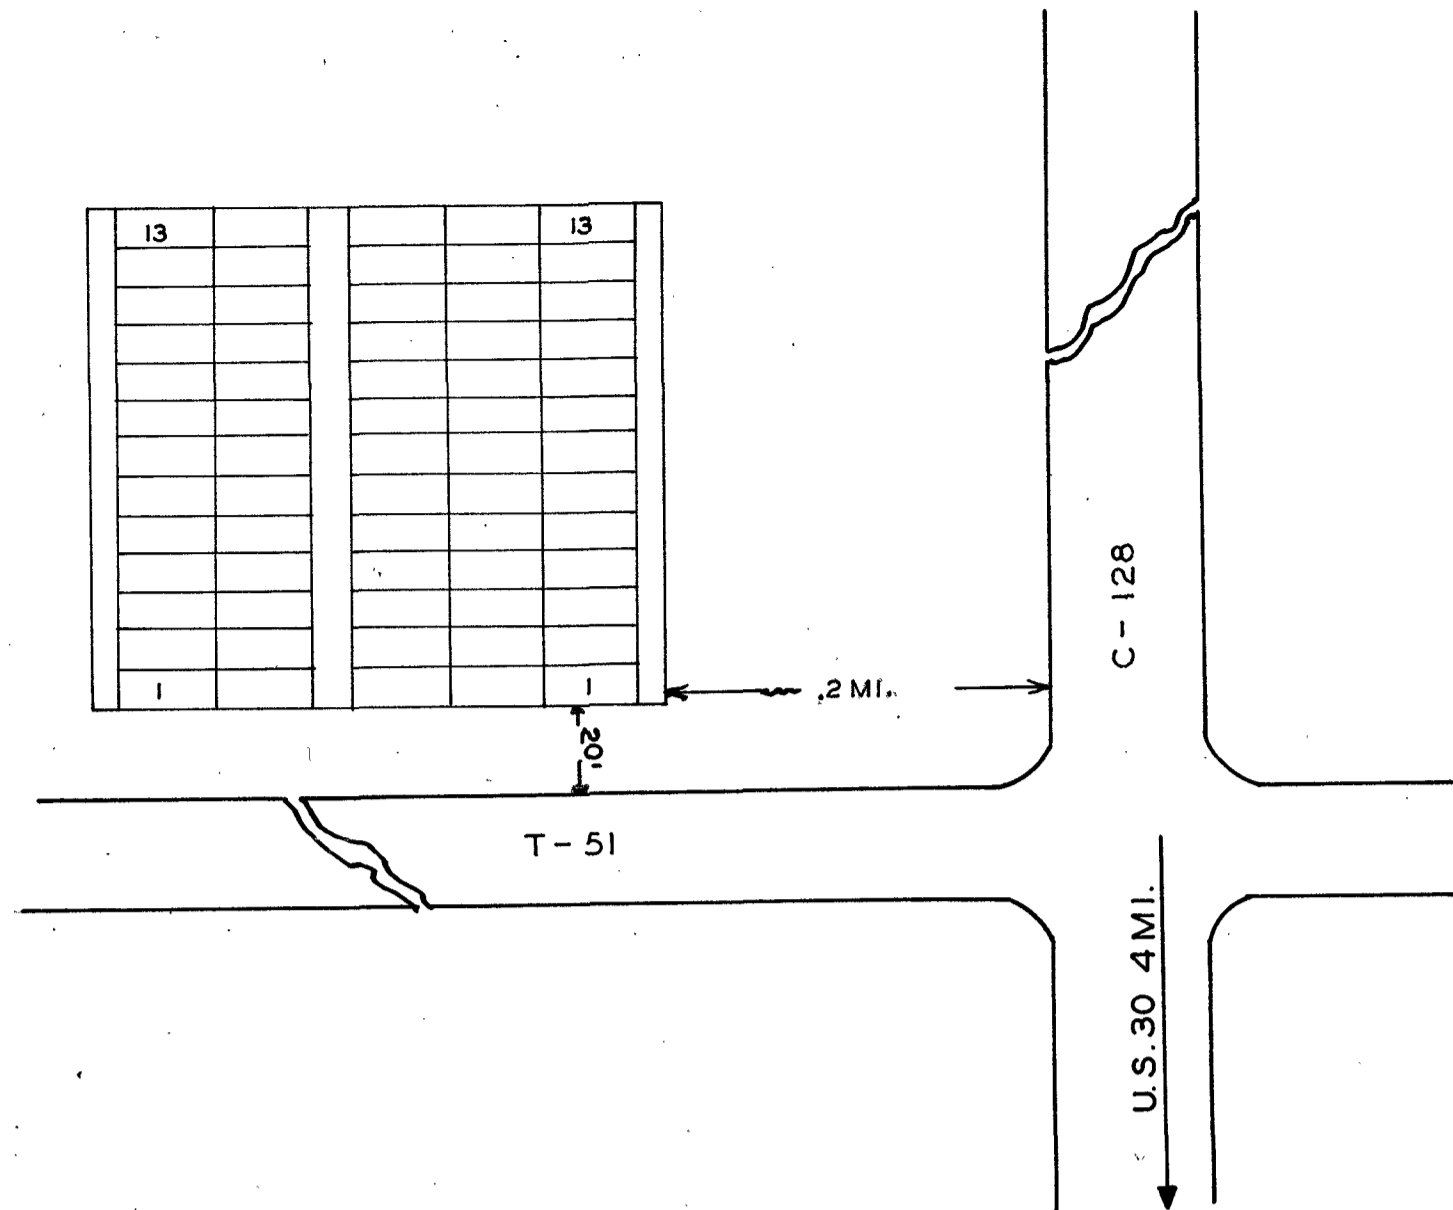

Microfilmed
March
1982

**ULRICH
CEMETERY**
WYANDOT CO. EDEN TWP.
OFFICIAL PROJECT NOS. 465-423-467 & 665-423-232

LEGEND
① REVOLUTIONARY WAR
⑩ WAR OF 1812
⑮ MEXICAN WAR
⑲ CIVIL WAR
⑳ SPANISH AM. WAR
⑳ WORLD WAR

SCALE .25 ACRES

88-4-2