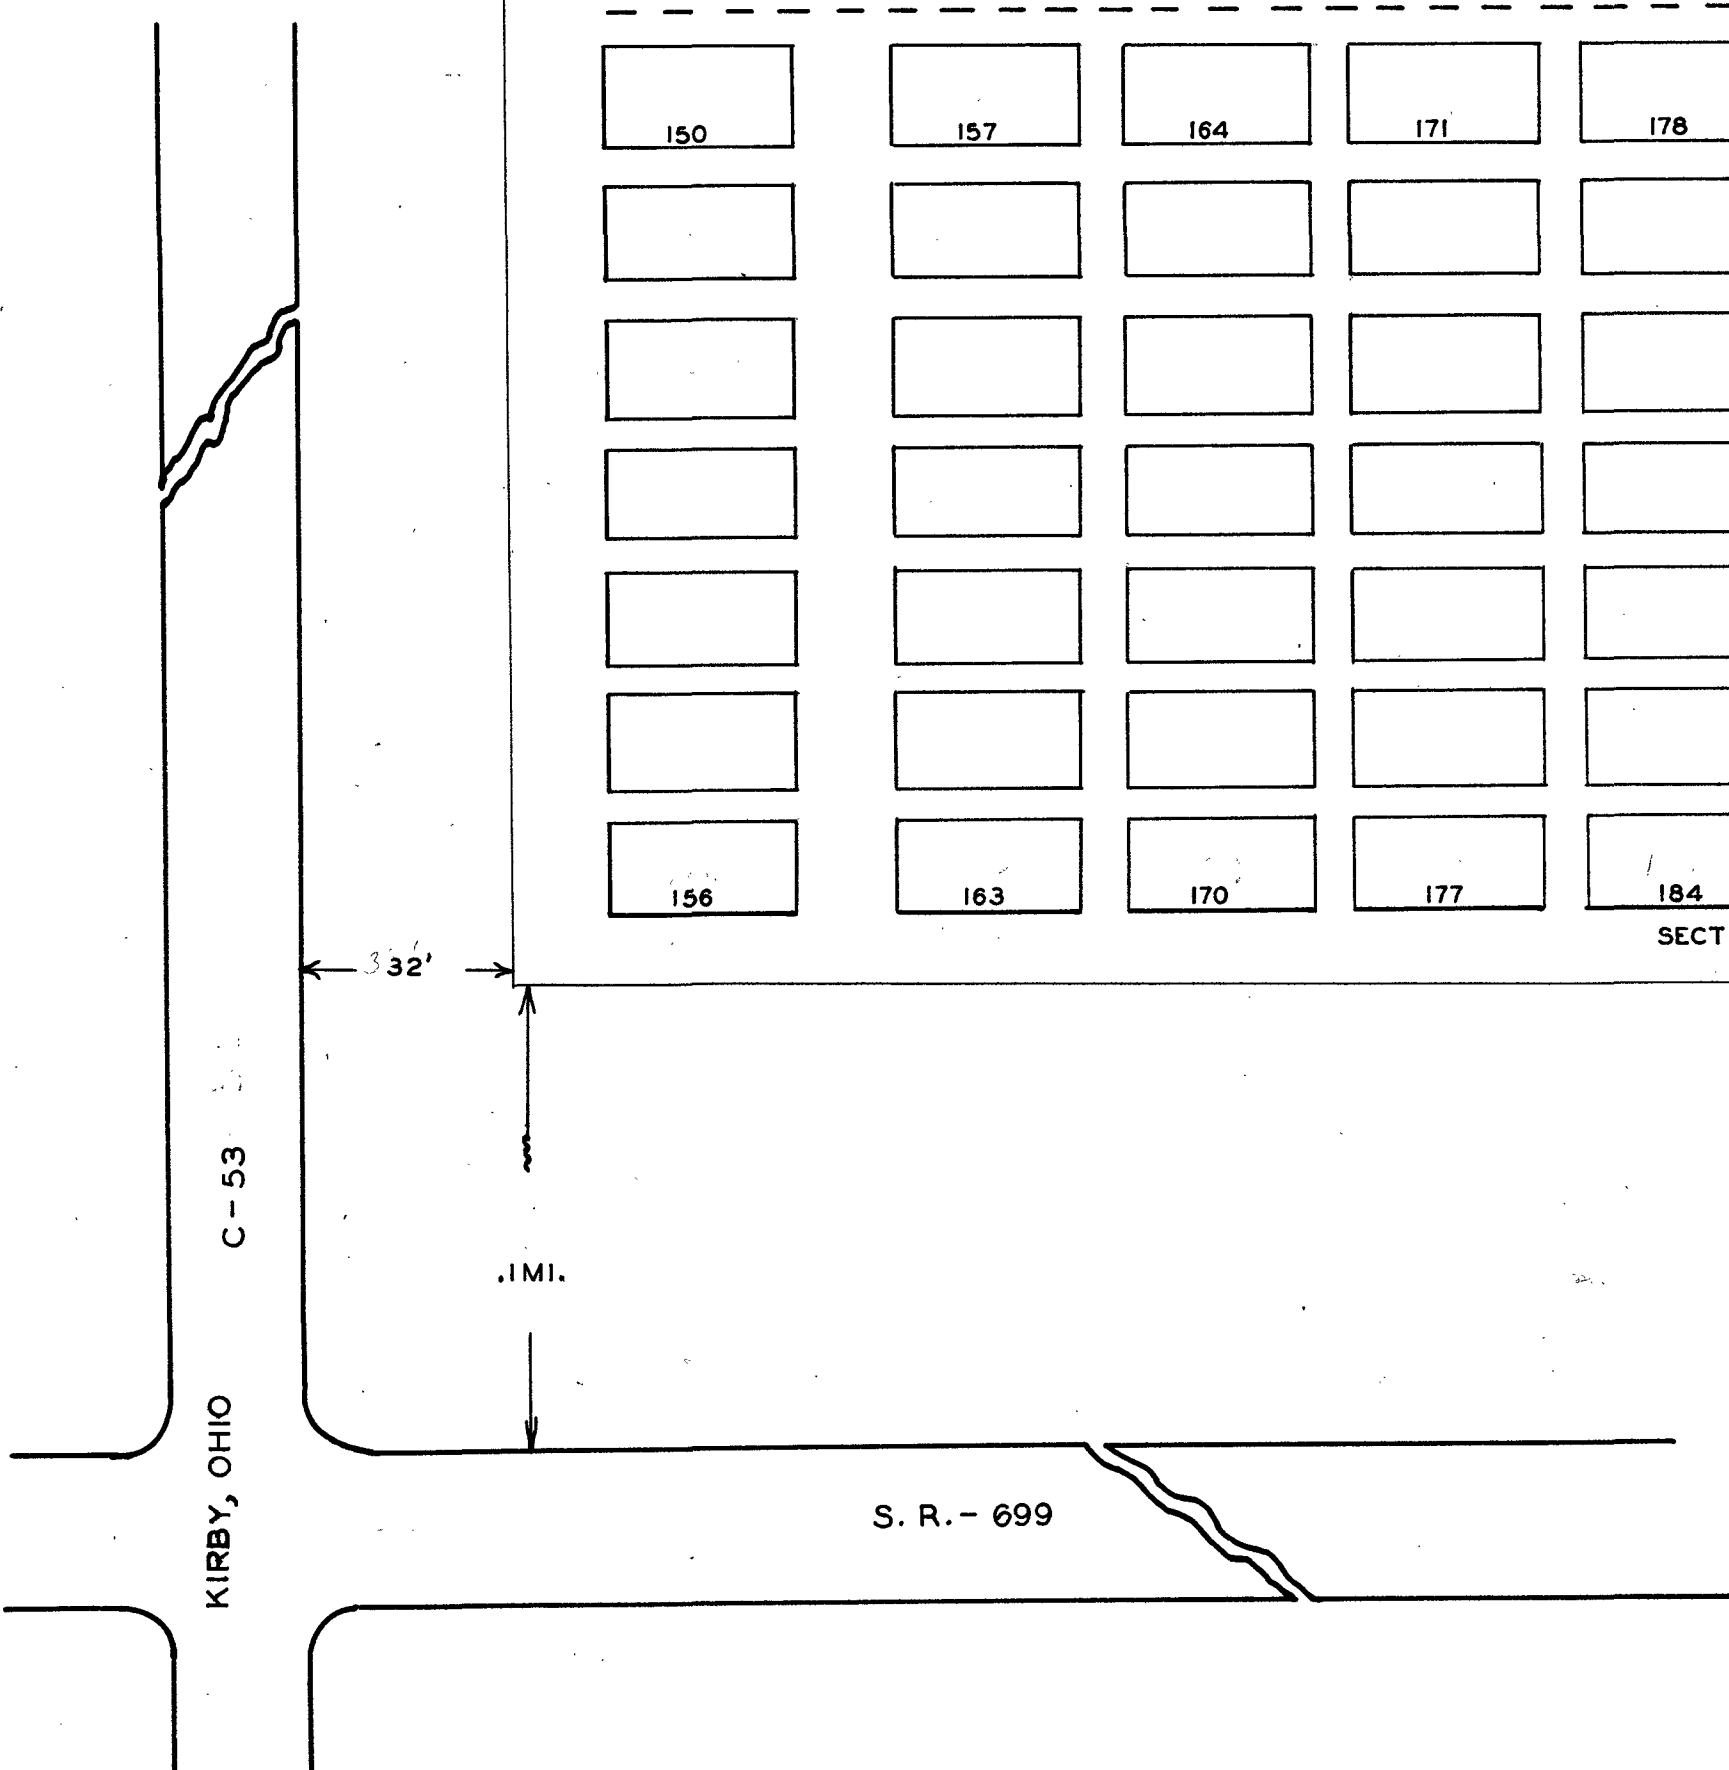

Microfilmed  
March  
1982

NAME	SEC	L	R	G	W
CORNELY HENRY	1	17	1	19	
NOIROT JOHN P.	1	5	5	19	
SCHRANK FIDELIS	1	39	2	19	
SHULER JACOB	1	7	4	19	
SMITH ROBERT	1	39	5	19	
STACK MATHIA	4	77	5	25	
CORNELY MICHAEL	1	39	4	19	

LEGEND  
SEC=SECTION L=LOT R=ROW  
G=GRAVE W=WAR  
\* POSITION UNKNOWN

SCALE 1"= 20'

ST. MARYS KIRBY  
CEMETERY  
WYANDOT CO. MIFFLIN TWP.  
OFFICIAL PROJECT № 465-42-3-467 & 665-42-3-232

LEGEND  
 ① REVOLUTIONARY WAR  
 ⑩ WAR OF 1812  
 ⑪ MEXICAN WAR  
 ⑬ CIVIL WAR  
 ⑳ SPANISH-AM WAR  
 ㉑ WORLD WAR

SCALE 1"= 20' 2.50 ACRES