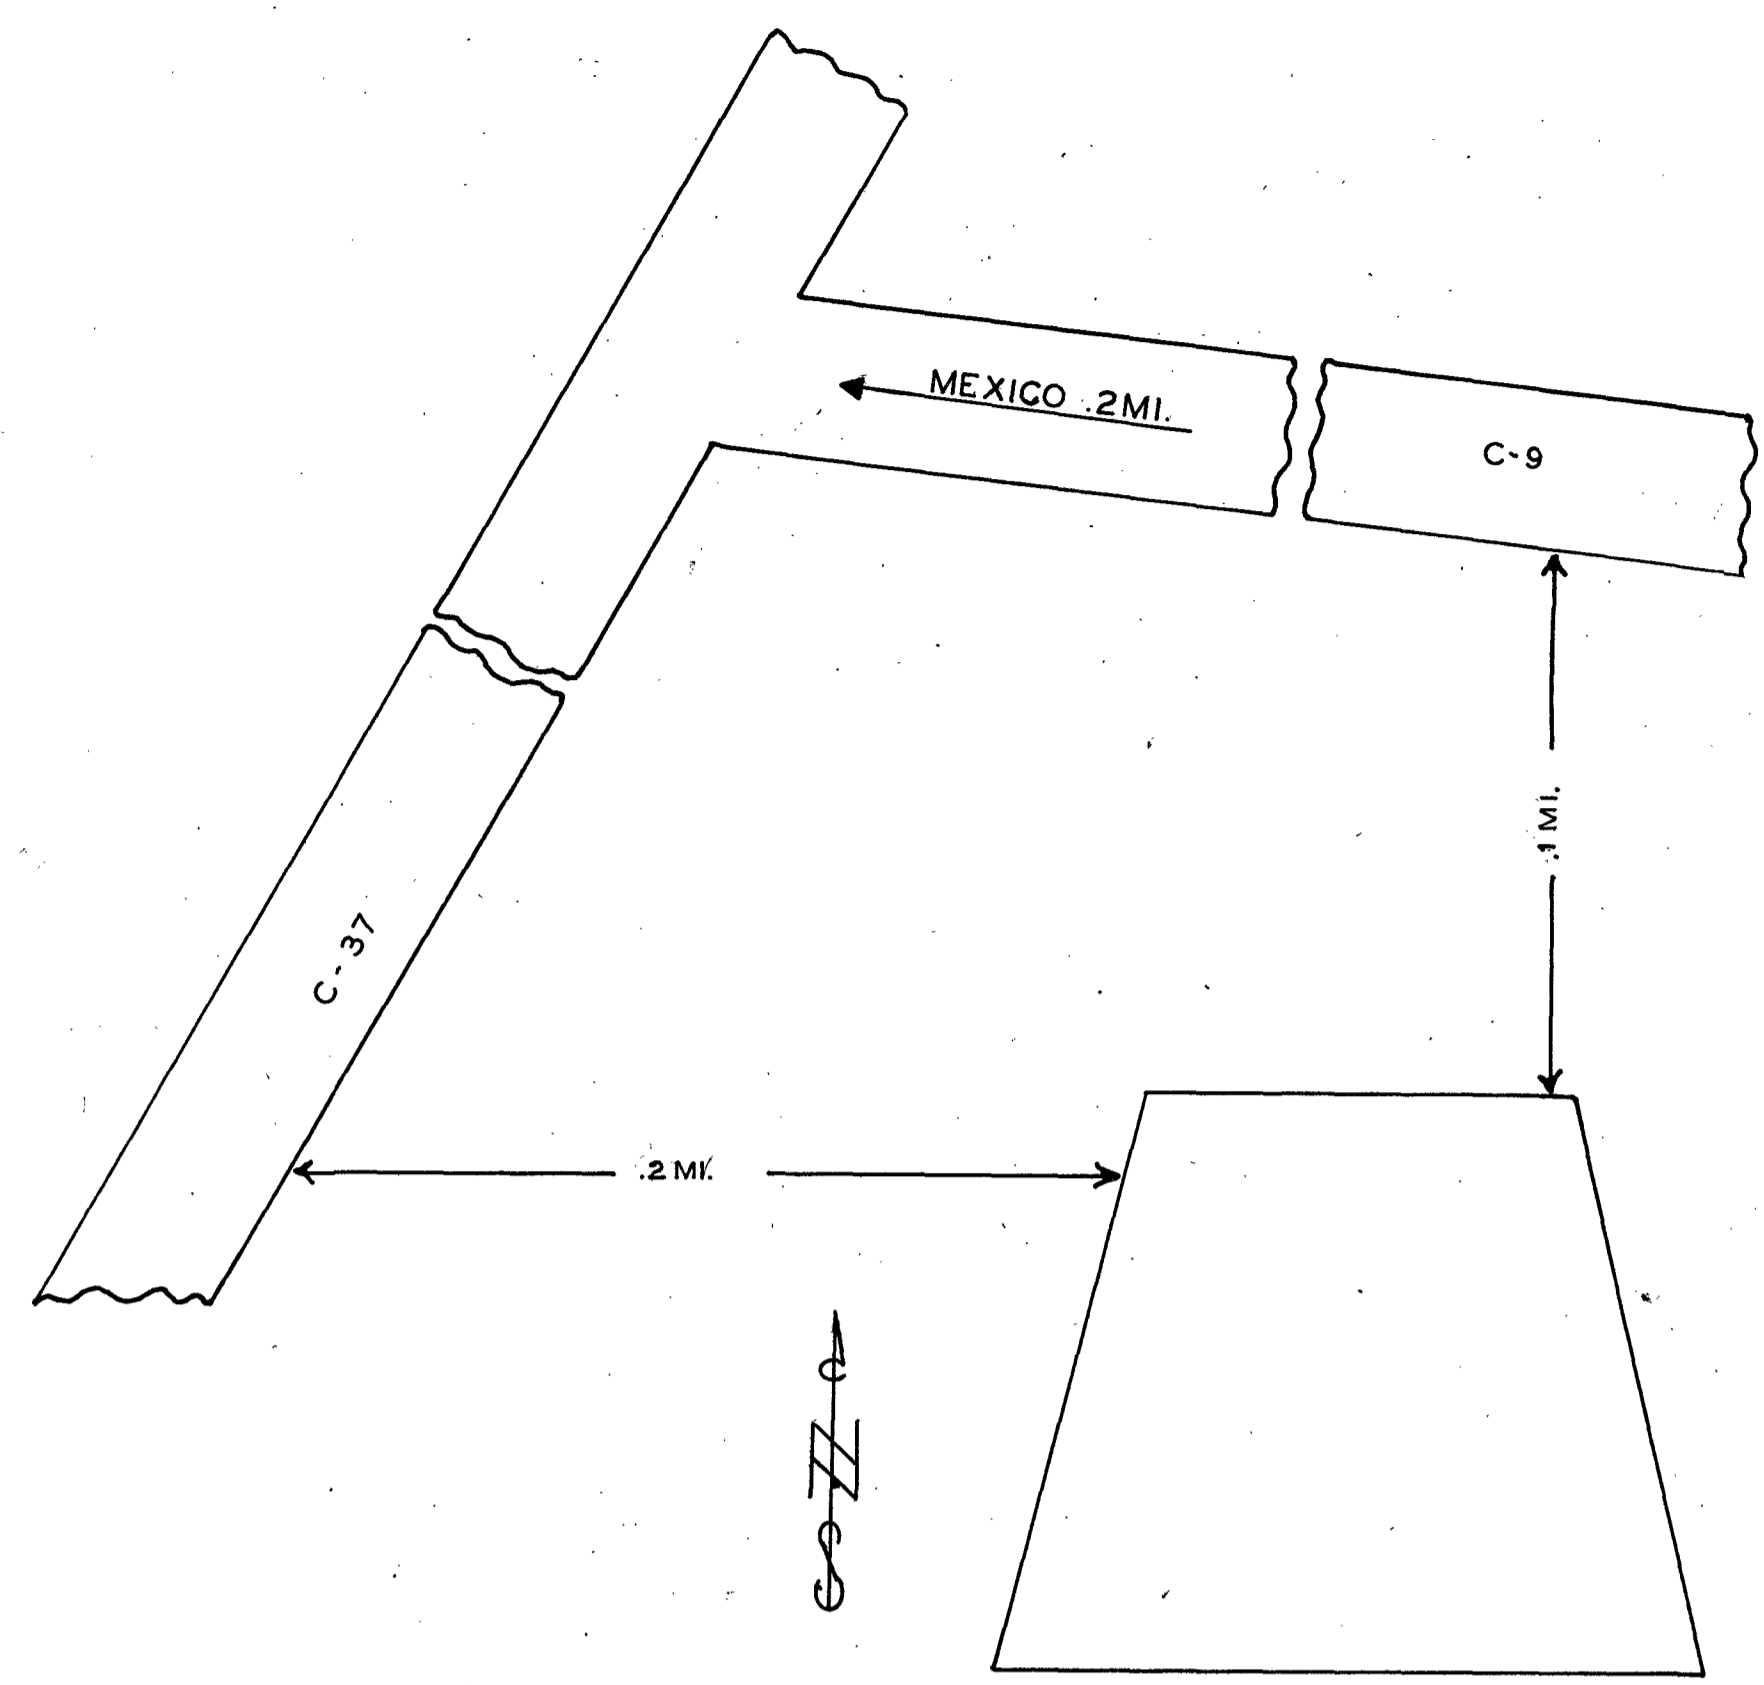

**BADGER
CEMETERY**

WYANDOT CO. SYCAMORE TWP
OFFICIAL PROJECT NOS. 465-423-467 & 665-423-232

LEGEND

- ① REVOLUTIONARY WAR
- ⑩ WAR OF 1812
- ⑯ MEXICAN WAR
- ⑲ CIVIL WAR
- ⑳ SPANISH AM. WAR
- ㉑ WORLD WAR

SCALE 1" = 20' ACRE .50

88-12-7

NAME SEC L R G W
WAGGONER JAMES 1 4 14 10