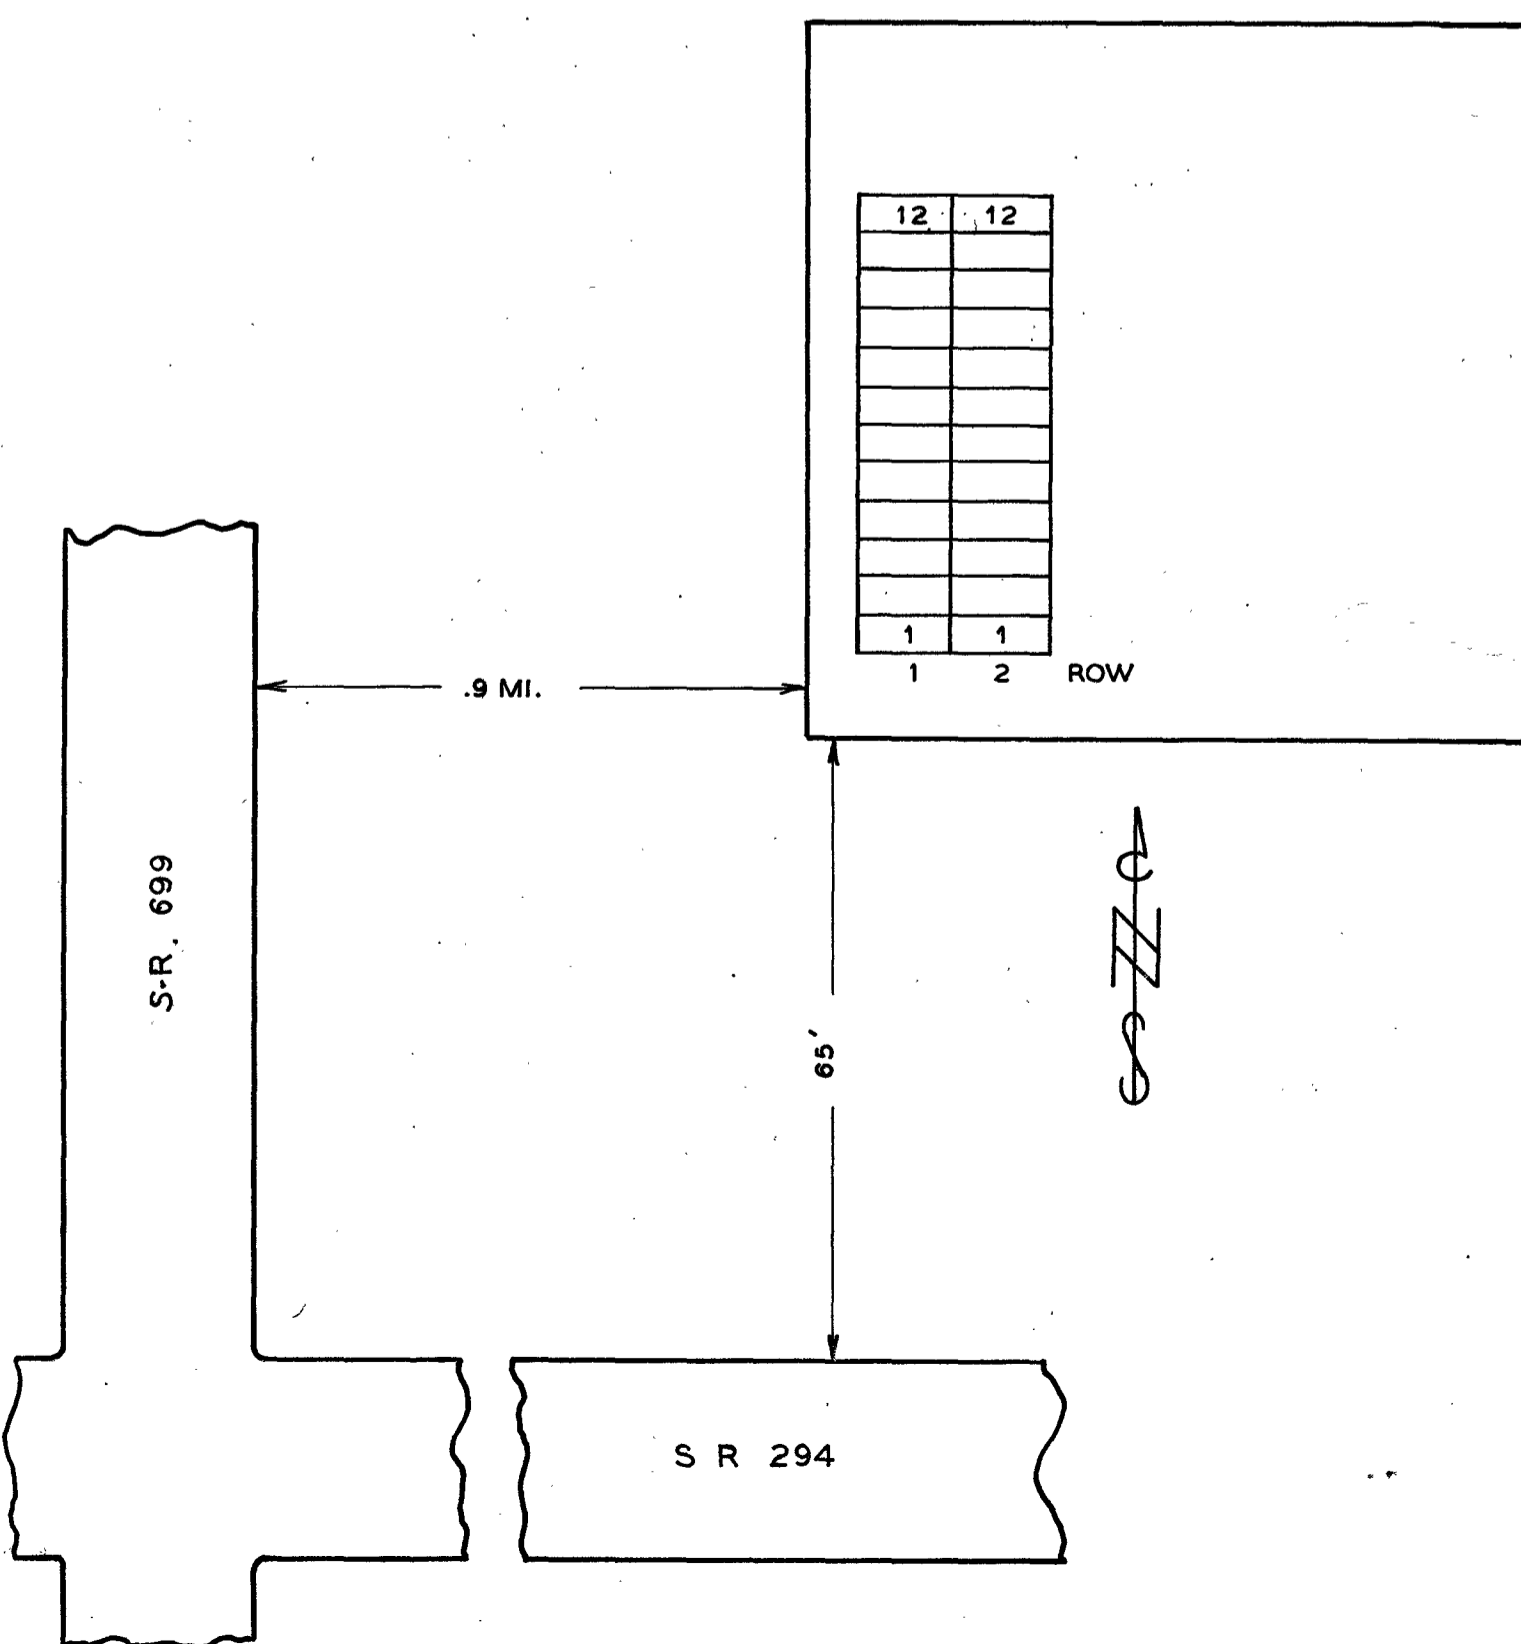

SCALE 1" = 20' ACRE .50

88-12-7

NAME SEC L R G W
WAGGONER JAMES 1 4 14 10

**PETERS
CEMETERY**

WYANDOT CO. CRANE TWP
OFFICIAL PROJECT NOS. 465-423-467 & 665-423-232

LEGEND

- ① REVOLUTIONARY WAR
- ⑩ WAR OF 1812
- ⑯ MEXICAN WAR
- ⑲ CIVIL WAR
- ⑳ SPANISH AM. WAR
- ㉑ WORLD WAR

SCALE 1" = 20' ACRE .05

88-2-9

LEGEND
SEC- SECTION - L-LOT - R-ROW
G- GRAVE - W-WAR
*- POSITION - UNKNOWN

**BRADLEY
CEMETERY**

WYANDOT CO. MIFFLIN TWP
OFFICIAL PROJECT NOS. 465-423-467 & 665-423-232

LEGEND

- ① REVOLUTIONARY WAR
- ⑩ WAR OF 1812
- ⑯ MEXICAN WAR
- ⑲ CIVIL WAR
- ⑳ SPANISH AM. WAR
- ㉑ WORLD WAR

SCALE 1" = 20' ACRE .13

88-7-6