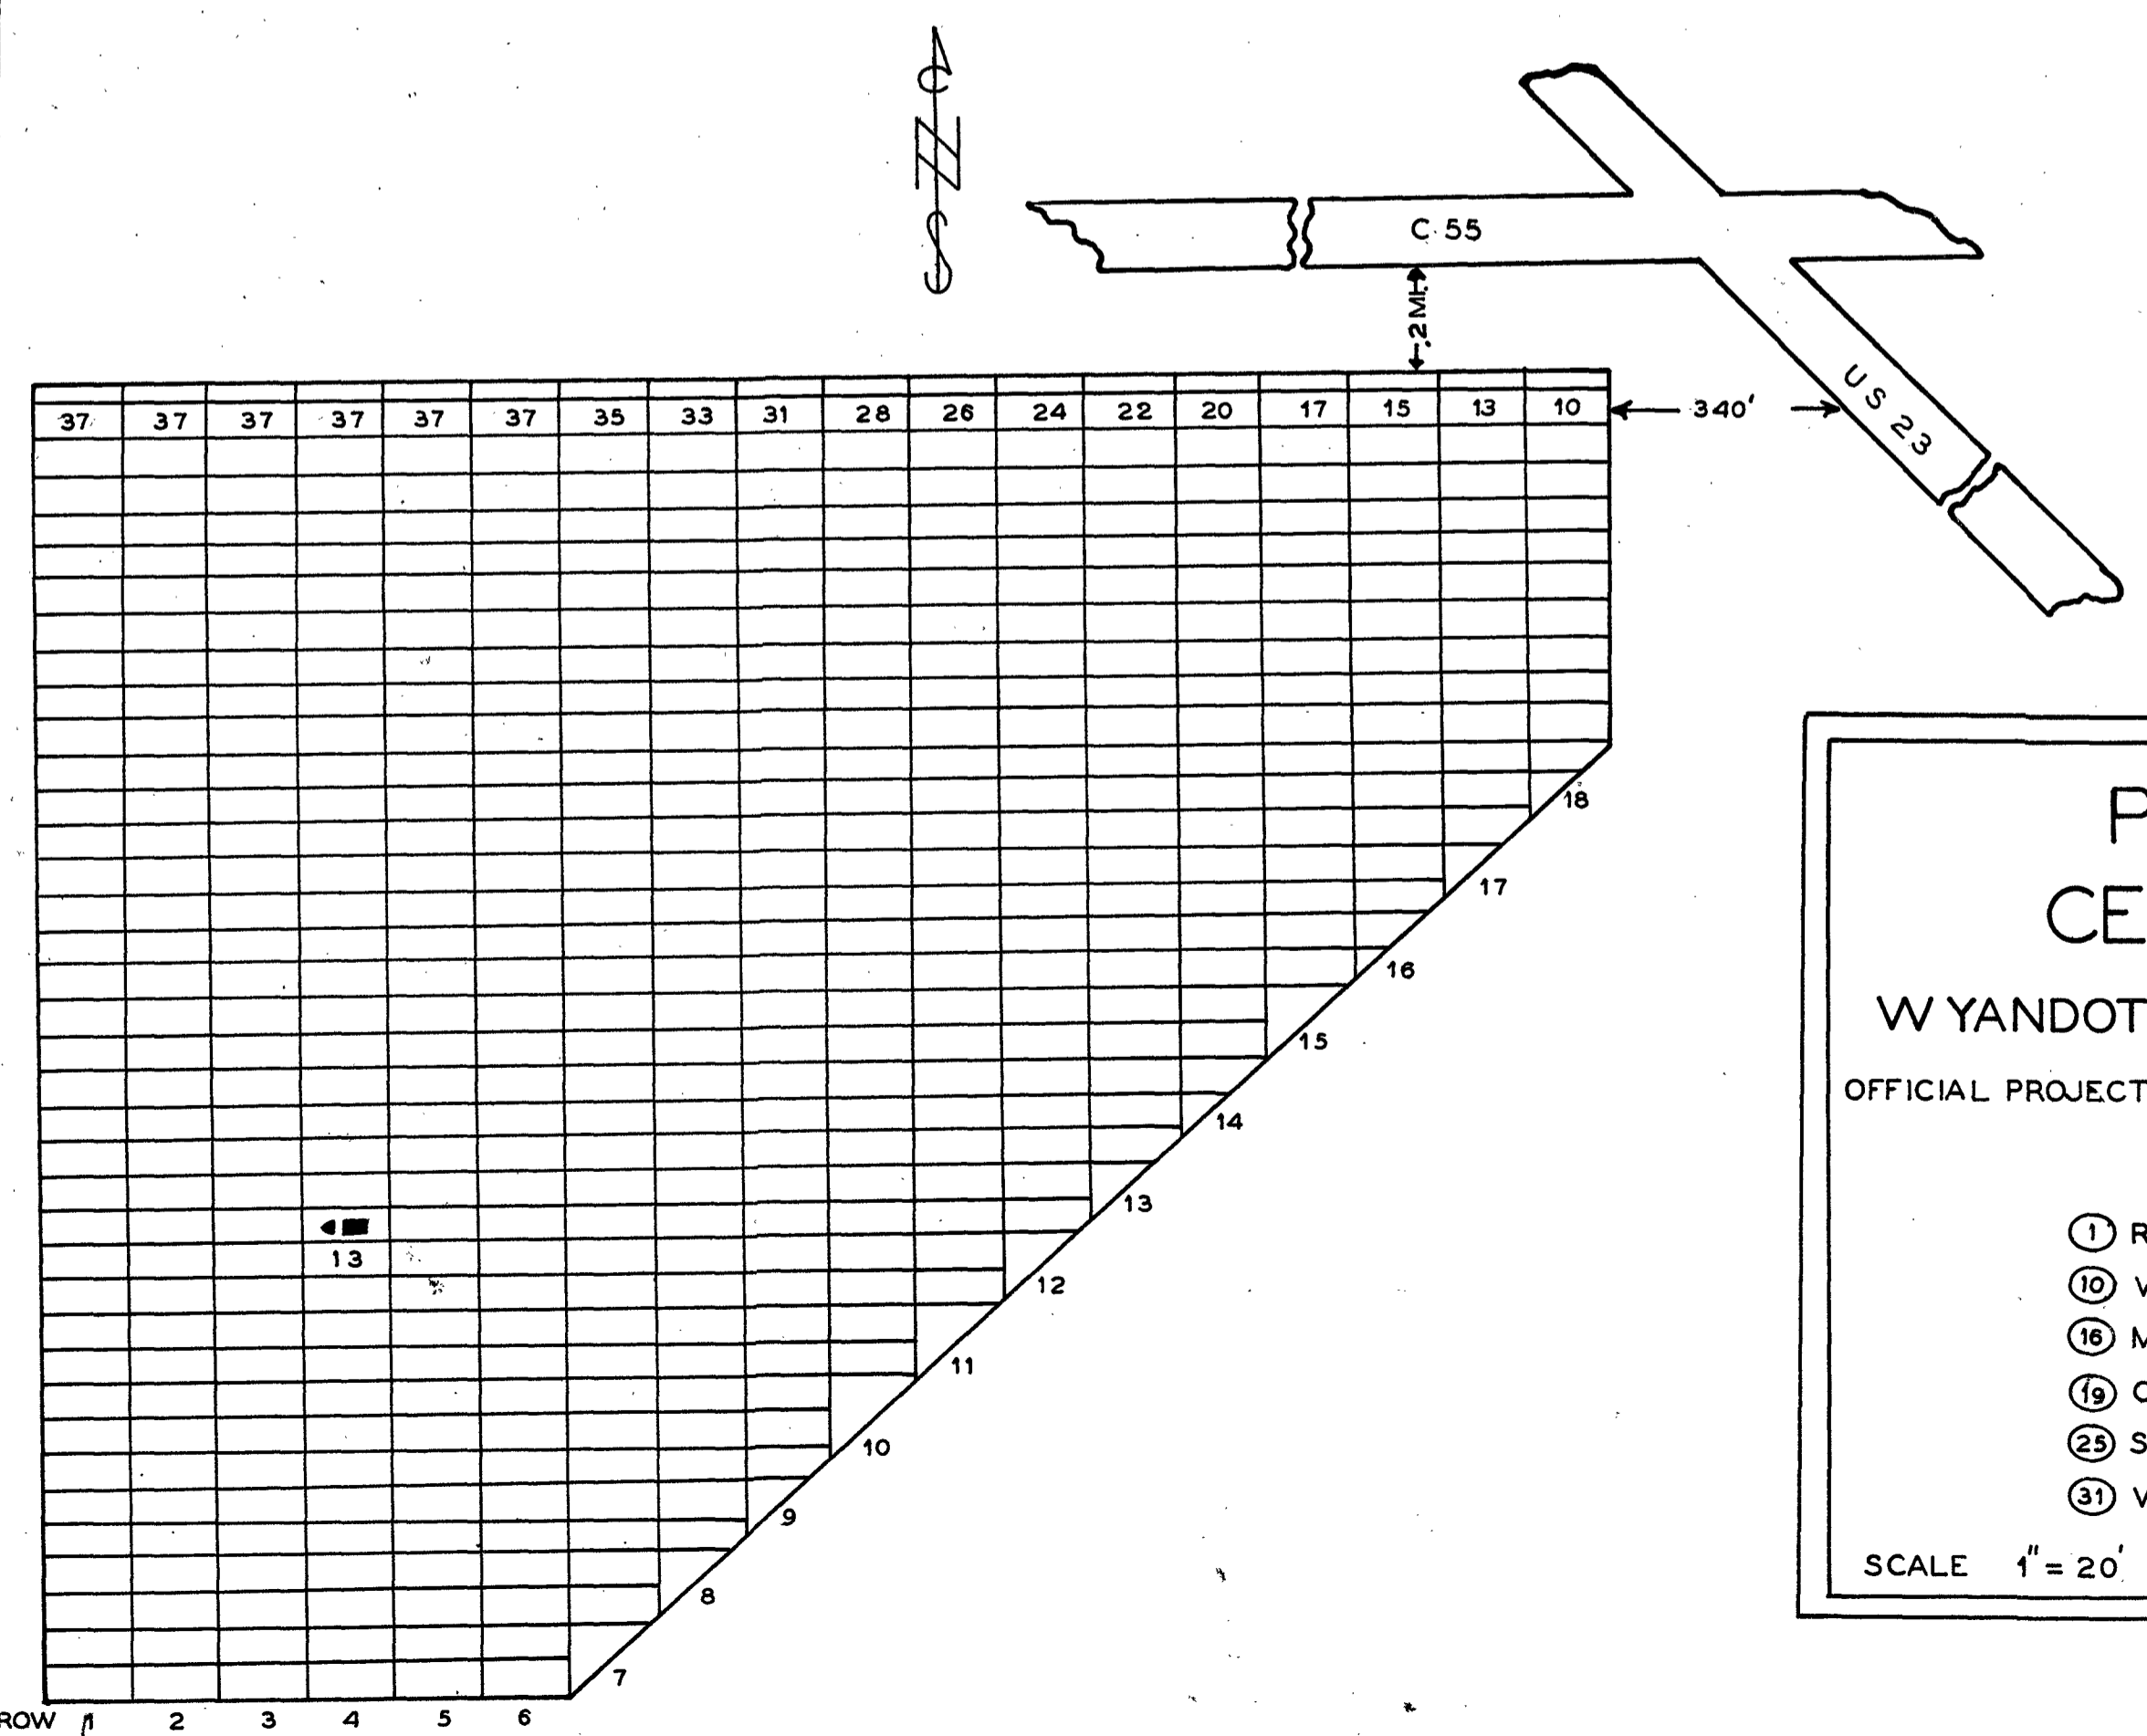

SCALE 1" = 20' ACRE .01

88-3-8

**BADGER
CEMETERY**

WYANDOT CO. SYCAMORE TWP
OFFICIAL PROJECT NOS. 465-423-467 & 665-423-232

LEGEND

- ① REVOLUTIONARY WAR
- ⑩ WAR OF 1812
- ⑯ MEXICAN WAR
- ⑲ CIVIL WAR
- ⑳ SPANISH AM. WAR
- ㉑ WORLD WAR

SCALE 1" = 20' ACRE .50

88-12-7

NAME SEC L R G W
WAGGONER JAMES 1 4 14 10

**PETERS
CEMETERY**

WYANDOT CO. CRANE TWP
OFFICIAL PROJECT NOS. 465-423-467 & 665-423-232

LEGEND

- ① REVOLUTIONARY WAR
- ⑩ WAR OF 1812
- ⑯ MEXICAN WAR
- ⑲ CIVIL WAR
- ⑳ SPANISH AM. WAR
- ㉑ WORLD WAR

SCALE 1" = 20' ACRE .05

88-2-9

LEGEND
SEC- SECTION - L-LOT - R-ROW
G- GRAVE - W-WAR
*- POSITION - UNKNOWN

**BRADLEY
CEMETERY**

WYANDOT CO. MIFFLIN TWP
OFFICIAL PROJECT NOS. 465-423-467 & 665-423-232

LEGEND

- ① REVOLUTIONARY WAR
- ⑩ WAR OF 1812
- ⑯ MEXICAN WAR
- ⑲ CIVIL WAR
- ⑳ SPANISH AM. WAR
- ㉑ WORLD WAR

SCALE 1" = 20' ACRE .13

88-7-6