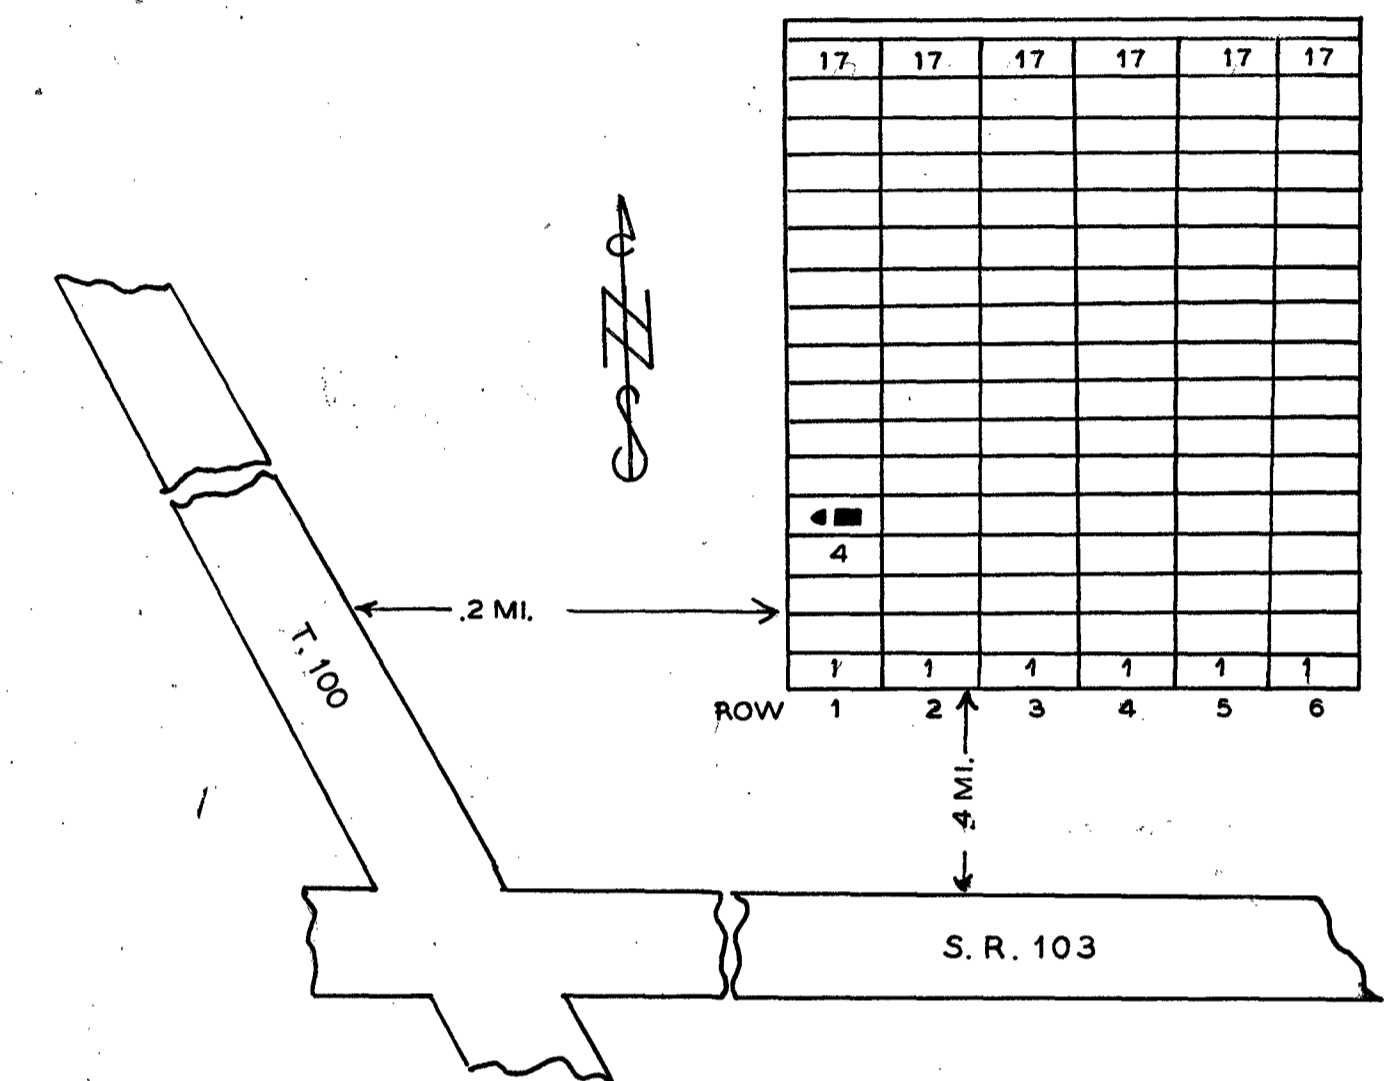

Microfilmed
March
1982

NAME SEC L R G W
BEEBEE SHELDON 1 1 5 10

**BEBEE
CEMETERY**

WYANDOT CO. CRAWFORD TWP
OFFICIAL PROJECT NOS. 465-423-467 & 665-423-232

LEGEND

- ① REVOLUTIONARY WAR
- ⑩ WAR OF 1812
- ⑯ MEXICAN WAR
- ⑲ CIVIL WAR
- ⑳ SPANISH AM. WAR
- ㉑ WORLD WAR

SCALE 1" = 20' ACRE .50

88-12-7

NAME SEC L R G W
WAGGONER JAMES 1 4 14 10

**PETERS
CEMETERY**

WYANDOT CO. CRANE TWP
OFFICIAL PROJECT NOS. 465-423-467 & 665-423-232

LEGEND

- ① REVOLUTIONARY WAR
- ⑩ WAR OF 1812
- ⑯ MEXICAN WAR
- ⑲ CIVIL WAR
- ⑳ SPANISH AM. WAR
- ㉑ WORLD WAR

SCALE 1" = 20' ACRE .05

88-2-9

LEGEND
SEC- SECTION - L-LOT - R-ROW
G- GRAVE - W-WAR
*- POSITION - UNKNOWN

**BRADLEY
CEMETERY**

WYANDOT CO. MIFFLIN TWP
OFFICIAL PROJECT NOS. 465-423-467 & 665-423-232

LEGEND

- ① REVOLUTIONARY WAR
- ⑩ WAR OF 1812
- ⑯ MEXICAN WAR
- ⑲ CIVIL WAR
- ⑳ SPANISH AM. WAR
- ㉑ WORLD WAR

SCALE 1" = 20' ACRE .13

88-7-6