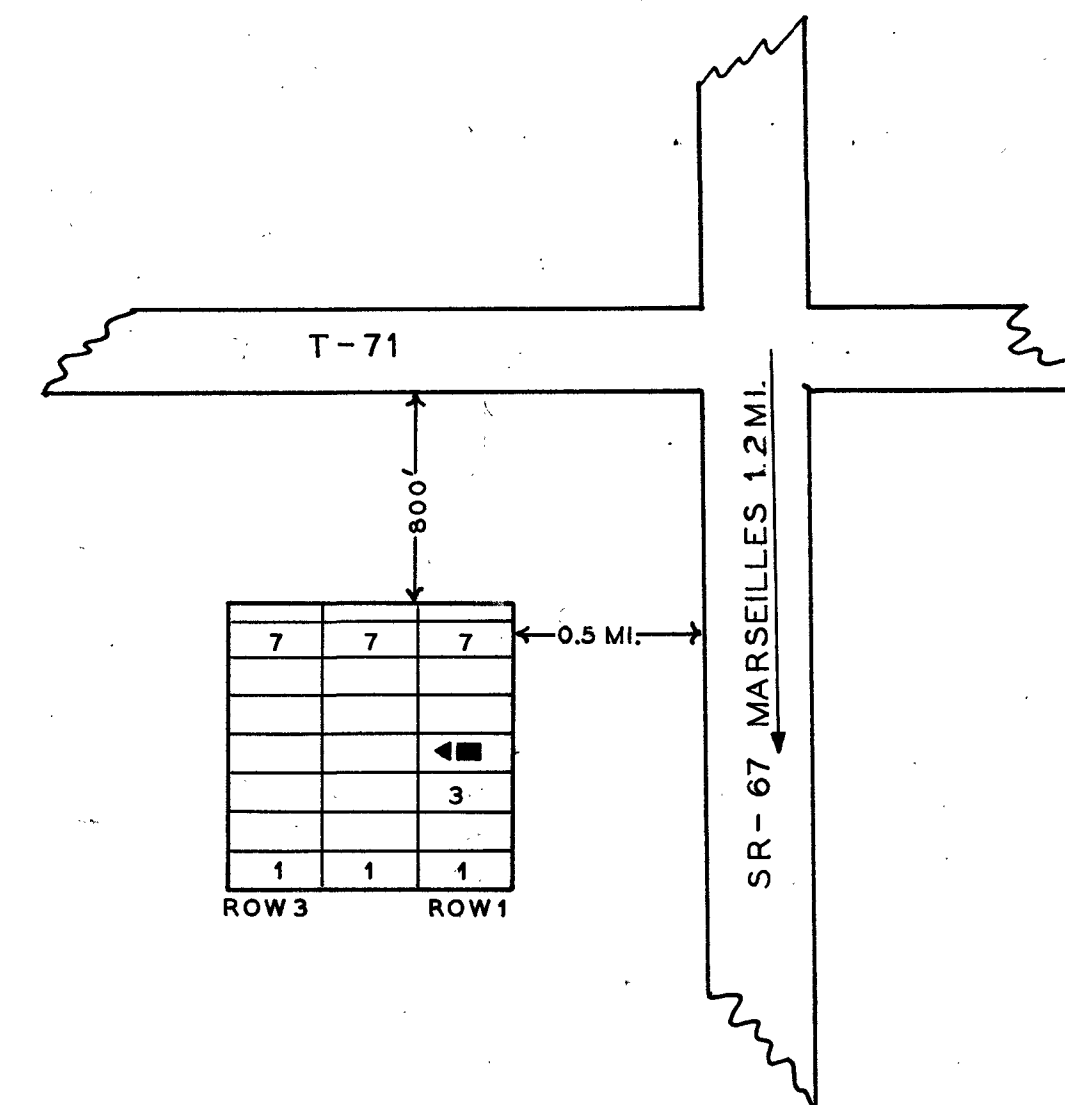

SCALE 1"=20' ACRES .10

88-11-8

**ENGLAND
CEMETERY**

WYANDOT CO. CRAWFORD TWP.

OFFICIAL PROJECT NOS. 465-42-3-467 & 665-42-3-232

LEGEND

- ① REVOLUTIONARY WAR
- ⑩ WAR OF 1812
- ⑮ MEXICAN WAR
- ⑲ CIVIL WAR
- ⑳ SPANISH AM. WAR
- ⑳ WORLD WAR

SCALE 1"=20' ACRES .1

88-3-5

NAME SEC L R G W
MCFARLAND ALBERT 3 12 19

**ARMSTRONG
CEMETERY**

WYANDOT CO. RICHLAND TWP.

OFFICIAL PROJECT NOS. 465-42-3-467 & 665-42-3-232

LEGEND

- ① REVOLUTIONARY WAR
- ⑩ WAR OF 1812
- ⑮ MEXICAN WAR
- ⑲ CIVIL WAR
- ⑳ SPANISH AM. WAR
- ⑳ WORLD WAR

SCALE 1"=20' ACRES .5

88-9-2

NAME SEC L R G W
YOUNG GEORGE 1 4 1

**THOMAS
CEMETERY**

WYANDOT CO. MARSEILLES TWP.

OFFICIAL PROJECT NOS. 465-42-3-467 & 665-42-3-232

LEGEND

- ① REVOLUTIONARY WAR
- ⑩ WAR OF 1812
- ⑮ MEXICAN WAR
- ⑲ CIVIL WAR
- ⑳ SPANISH AM. WAR
- ⑳ WORLD WAR

SCALE 1"=20' ACRES .1

88-6-5

LEGEND
SEC=SECTION L=LOT R=ROW
G=GRAVE W=WAR
*= POSITION UNKNOWN