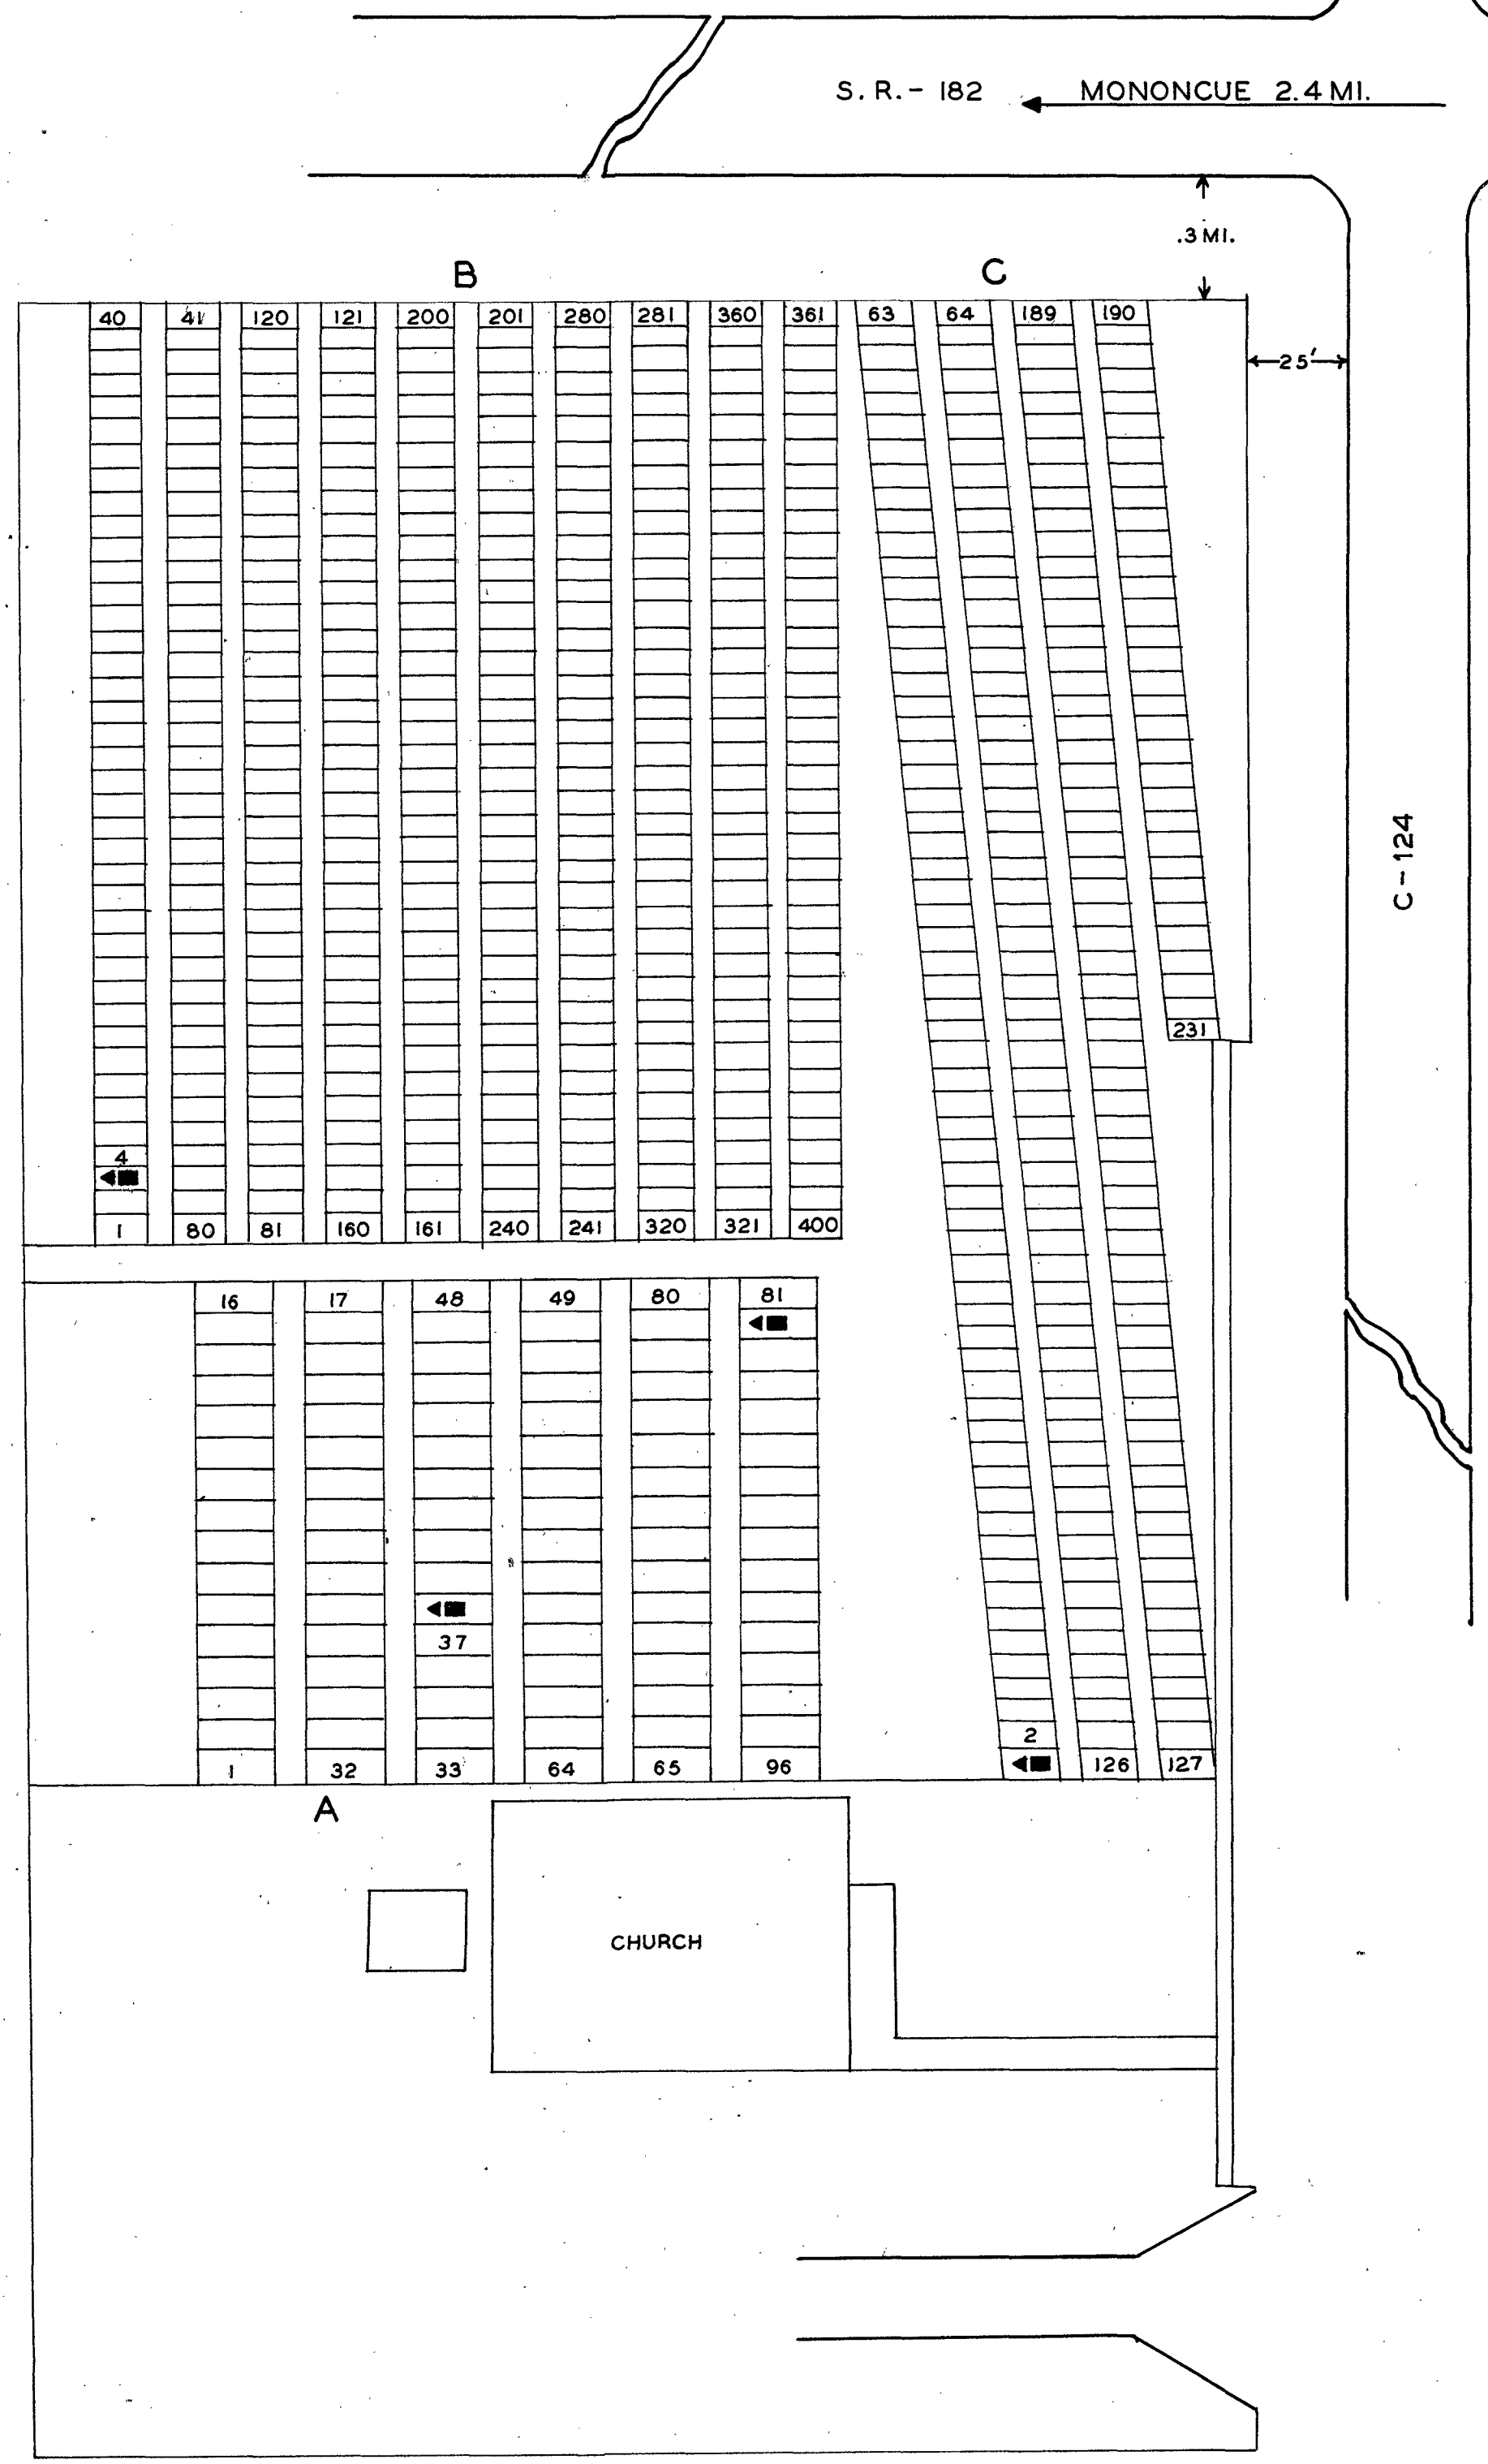

ROCK-RUN CEMETERY
 WYANDOT CO. CRANE TWP.
 OFFICIAL PROJECT NOS. 465-423-467&665-423-232

LEGEND

- ① REVOLUTIONARY WAR
- ⑩ WAR OF 1812
- ⑮ MEXICAN WAR
- ⑲ CIVIL WAR
- ⑳ SPANISH AM. WAR
- ⑳ WORLD WAR

SCALE 1"=20' ACRES 1.25

88-2-1

HAAS CEMETERY
 WYANDOT CO. CRANE TWP.
 OFFICIAL PROJECT NOS. 465-423-467&665-423-232

LEGEND

- ① REVOLUTIONARY WAR
- ⑩ WAR OF 1812
- ⑮ MEXICAN WAR
- ⑲ CIVIL WAR
- ⑳ SPANISH AM. WAR
- ⑳ WORLD WAR

SCALE 1"=20' ACRES .25

SCALE 1"=20' ACRES .25

88-4-3

LEGEND
 SEC=SECTION L=LOT R=ROW
 G=GRAVE W=WAR
 * = POSITION UNKNOWN