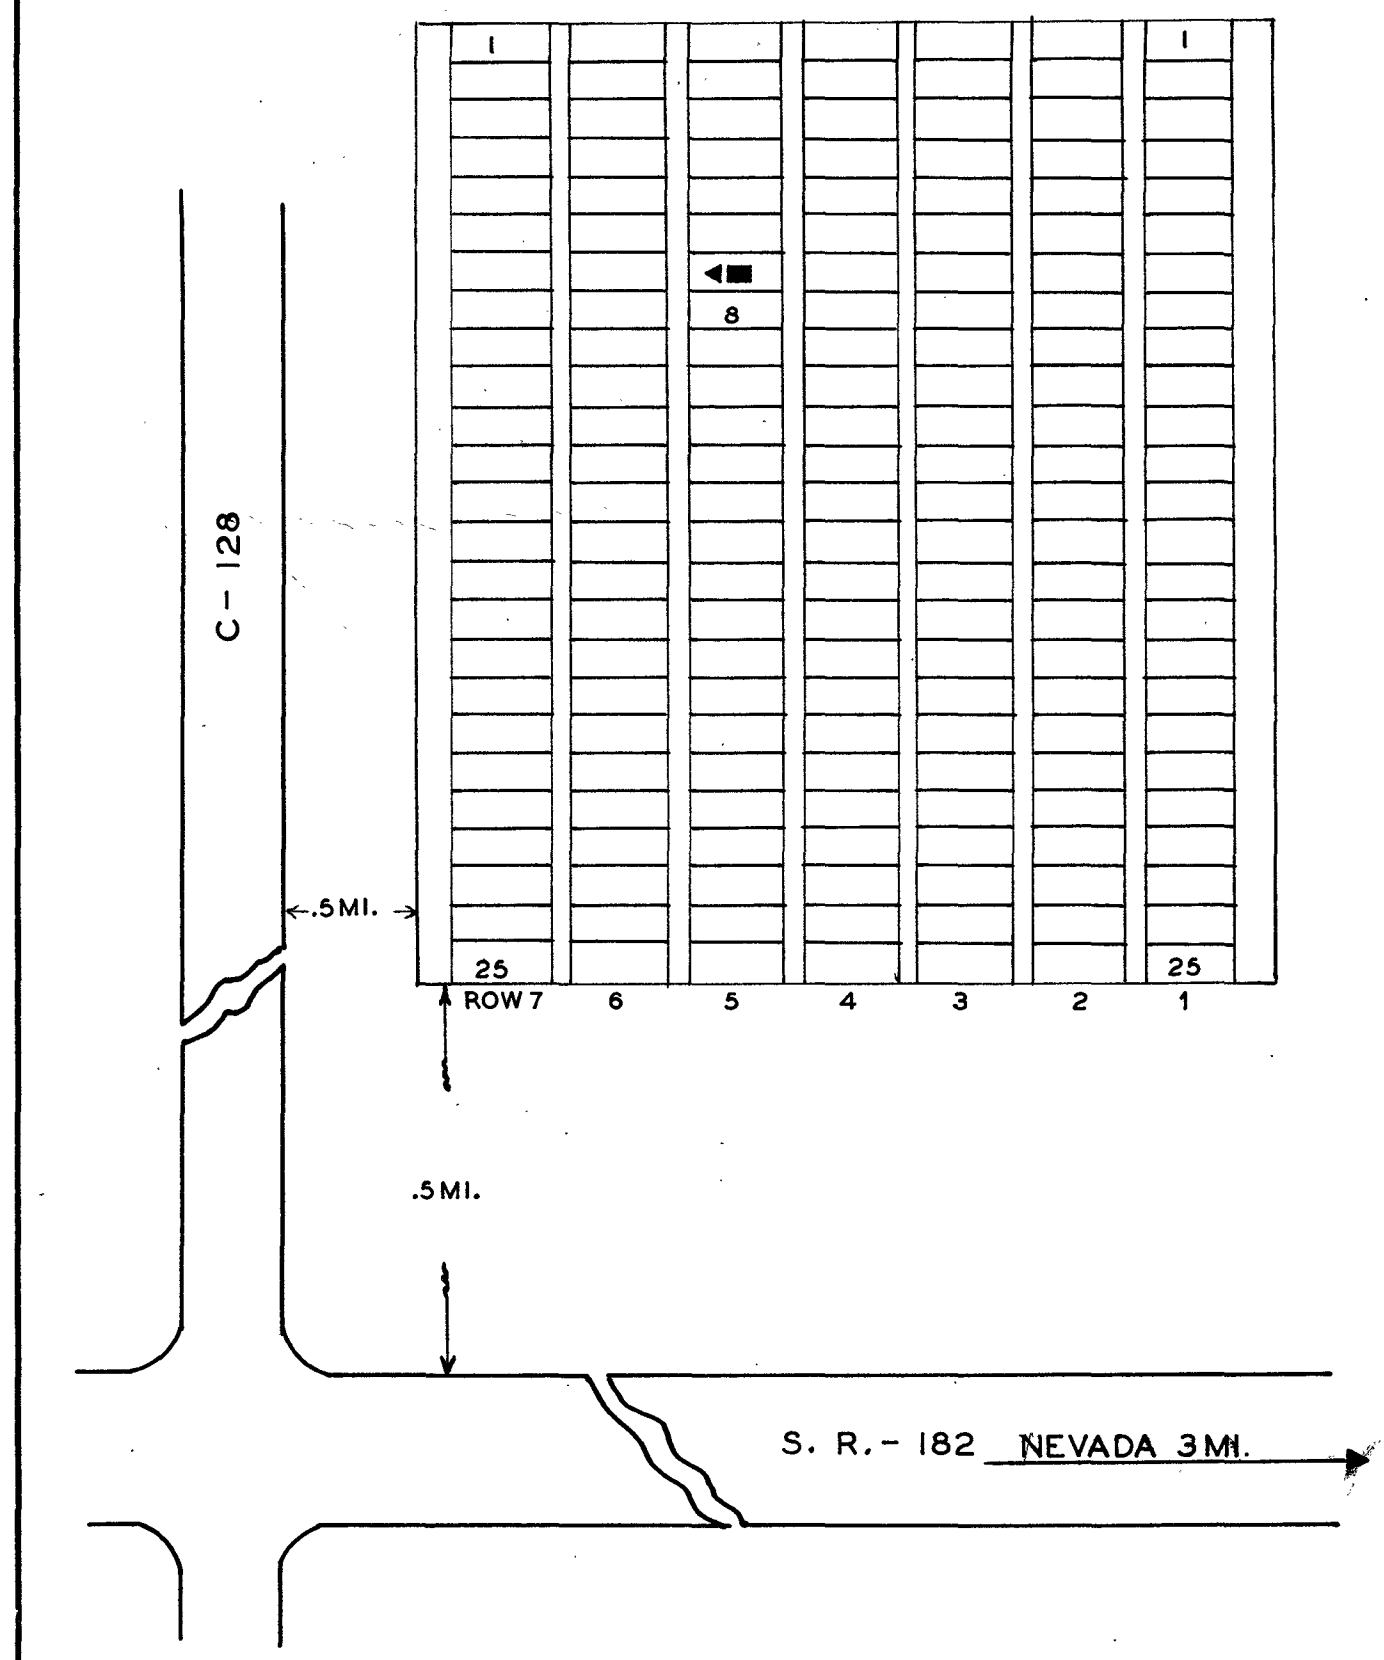

GILLILAND CEMETERY
WYANDOT CO. EDEN TWP.
OFFICIAL PROJECT NOS. 465-423-467&665-423-232

LEGEND

- ① REVOLUTIONARY WAR
- ⑩ WAR OF 1812
- ⑮ MEXICAN WAR
- ⑲ CIVIL WAR
- ⑳ SPANISH AM. WAR
- ⑳ WORLD WAR

SCALE 1"=20'   ACRES .25

88-4-3

LEGEND
SEC=SECTION L=LOT R=ROW
G=GRAVE W=WAR
* = POSITION UNKNOWN