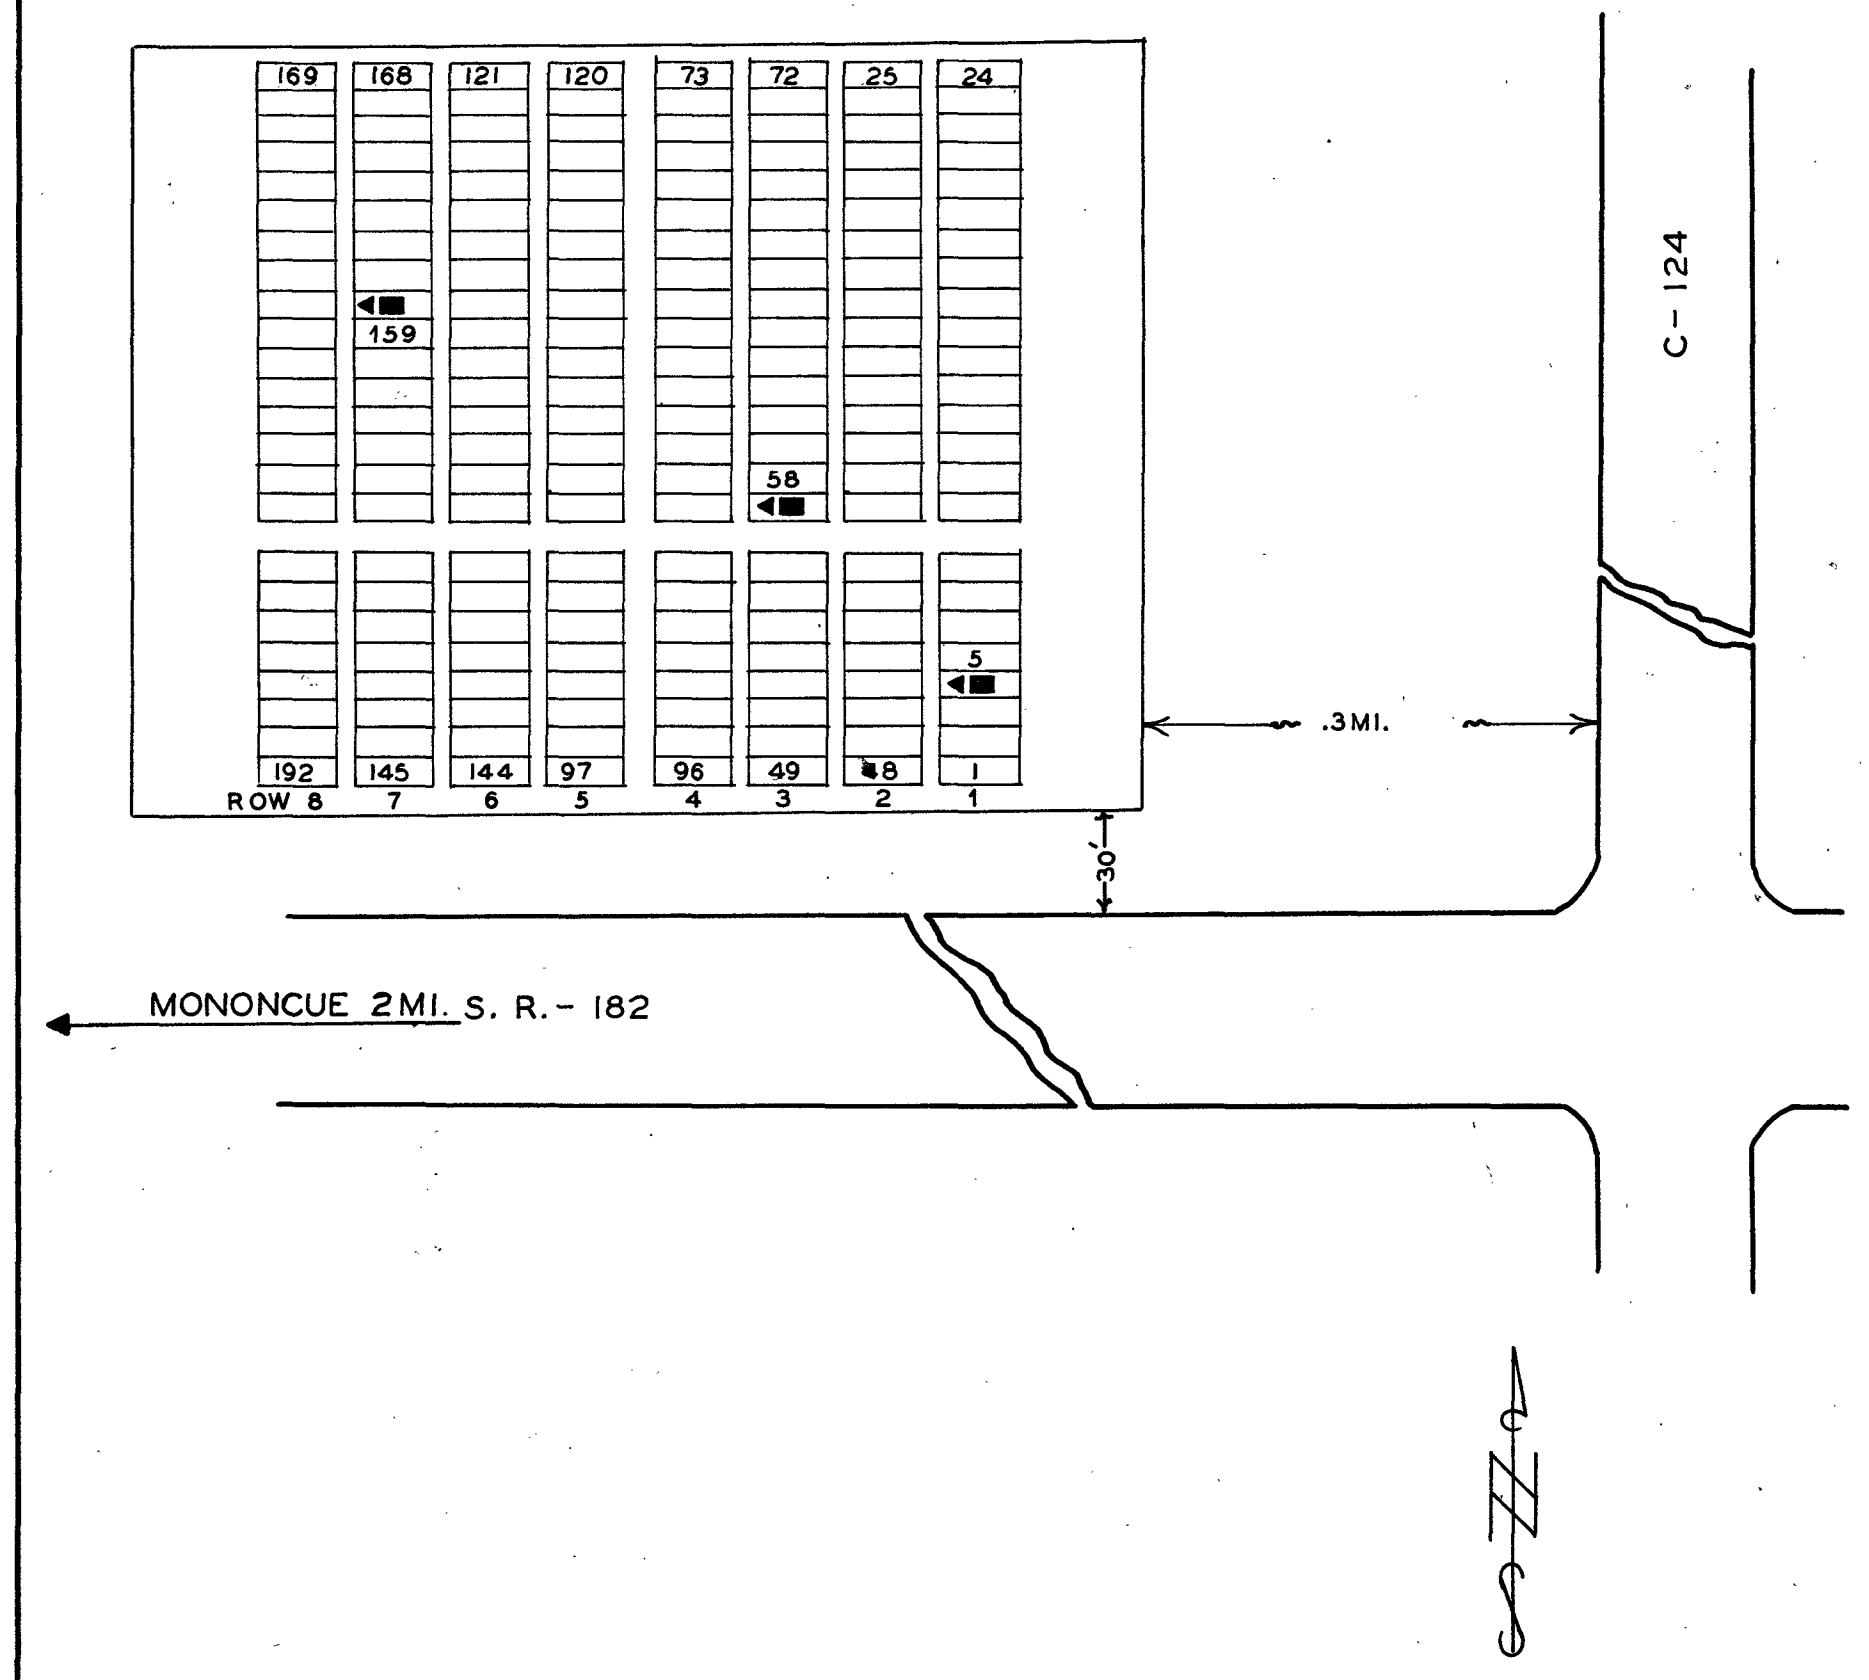

ROCK-RUN CEMETERY
 WYANDOT CO. CRANE TWP.
 OFFICIAL PROJECT NOS. 465-423-467&665-423-232

LEGEND

- ① REVOLUTIONARY WAR
- ⑩ WAR OF 1812
- ⑮ MEXICAN WAR
- ⑲ CIVIL WAR
- ⑳ SPANISH AM. WAR
- ⑳ WORLD WAR

SCALE 1"=20' ACRES 1.25

88-2-1

HAAS CEMETERY
 WYANDOT CO. CRANE TWP.
 OFFICIAL PROJECT NOS. 465-423-467&665-423-232

LEGEND

- ① REVOLUTIONARY WAR
- ⑩ WAR OF 1812
- ⑮ MEXICAN WAR
- ⑲ CIVIL WAR
- ⑳ SPANISH AM. WAR
- ⑳ WORLD WAR

SCALE 1"=20' ACRES .25

88-2-2

NAME	SEC	L	R	G	W
GILLILAND JAMES			5	7	19

GILLILAND CEMETERY
 WYANDOT CO. EDEN TWP.
 OFFICIAL PROJECT NOS. 465-423-467&665-423-232

LEGEND

- ① REVOLUTIONARY WAR
- ⑩ WAR OF 1812
- ⑮ MEXICAN WAR
- ⑲ CIVIL WAR
- ⑳ SPANISH AM. WAR
- ⑳ WORLD WAR

SCALE 1"=20' ACRES .25

88-4-3

LEGEND
 SEC=SECTION L=LOT R=ROW
 G=GRAVE W=WAR
 * = POSITION UNKNOWN