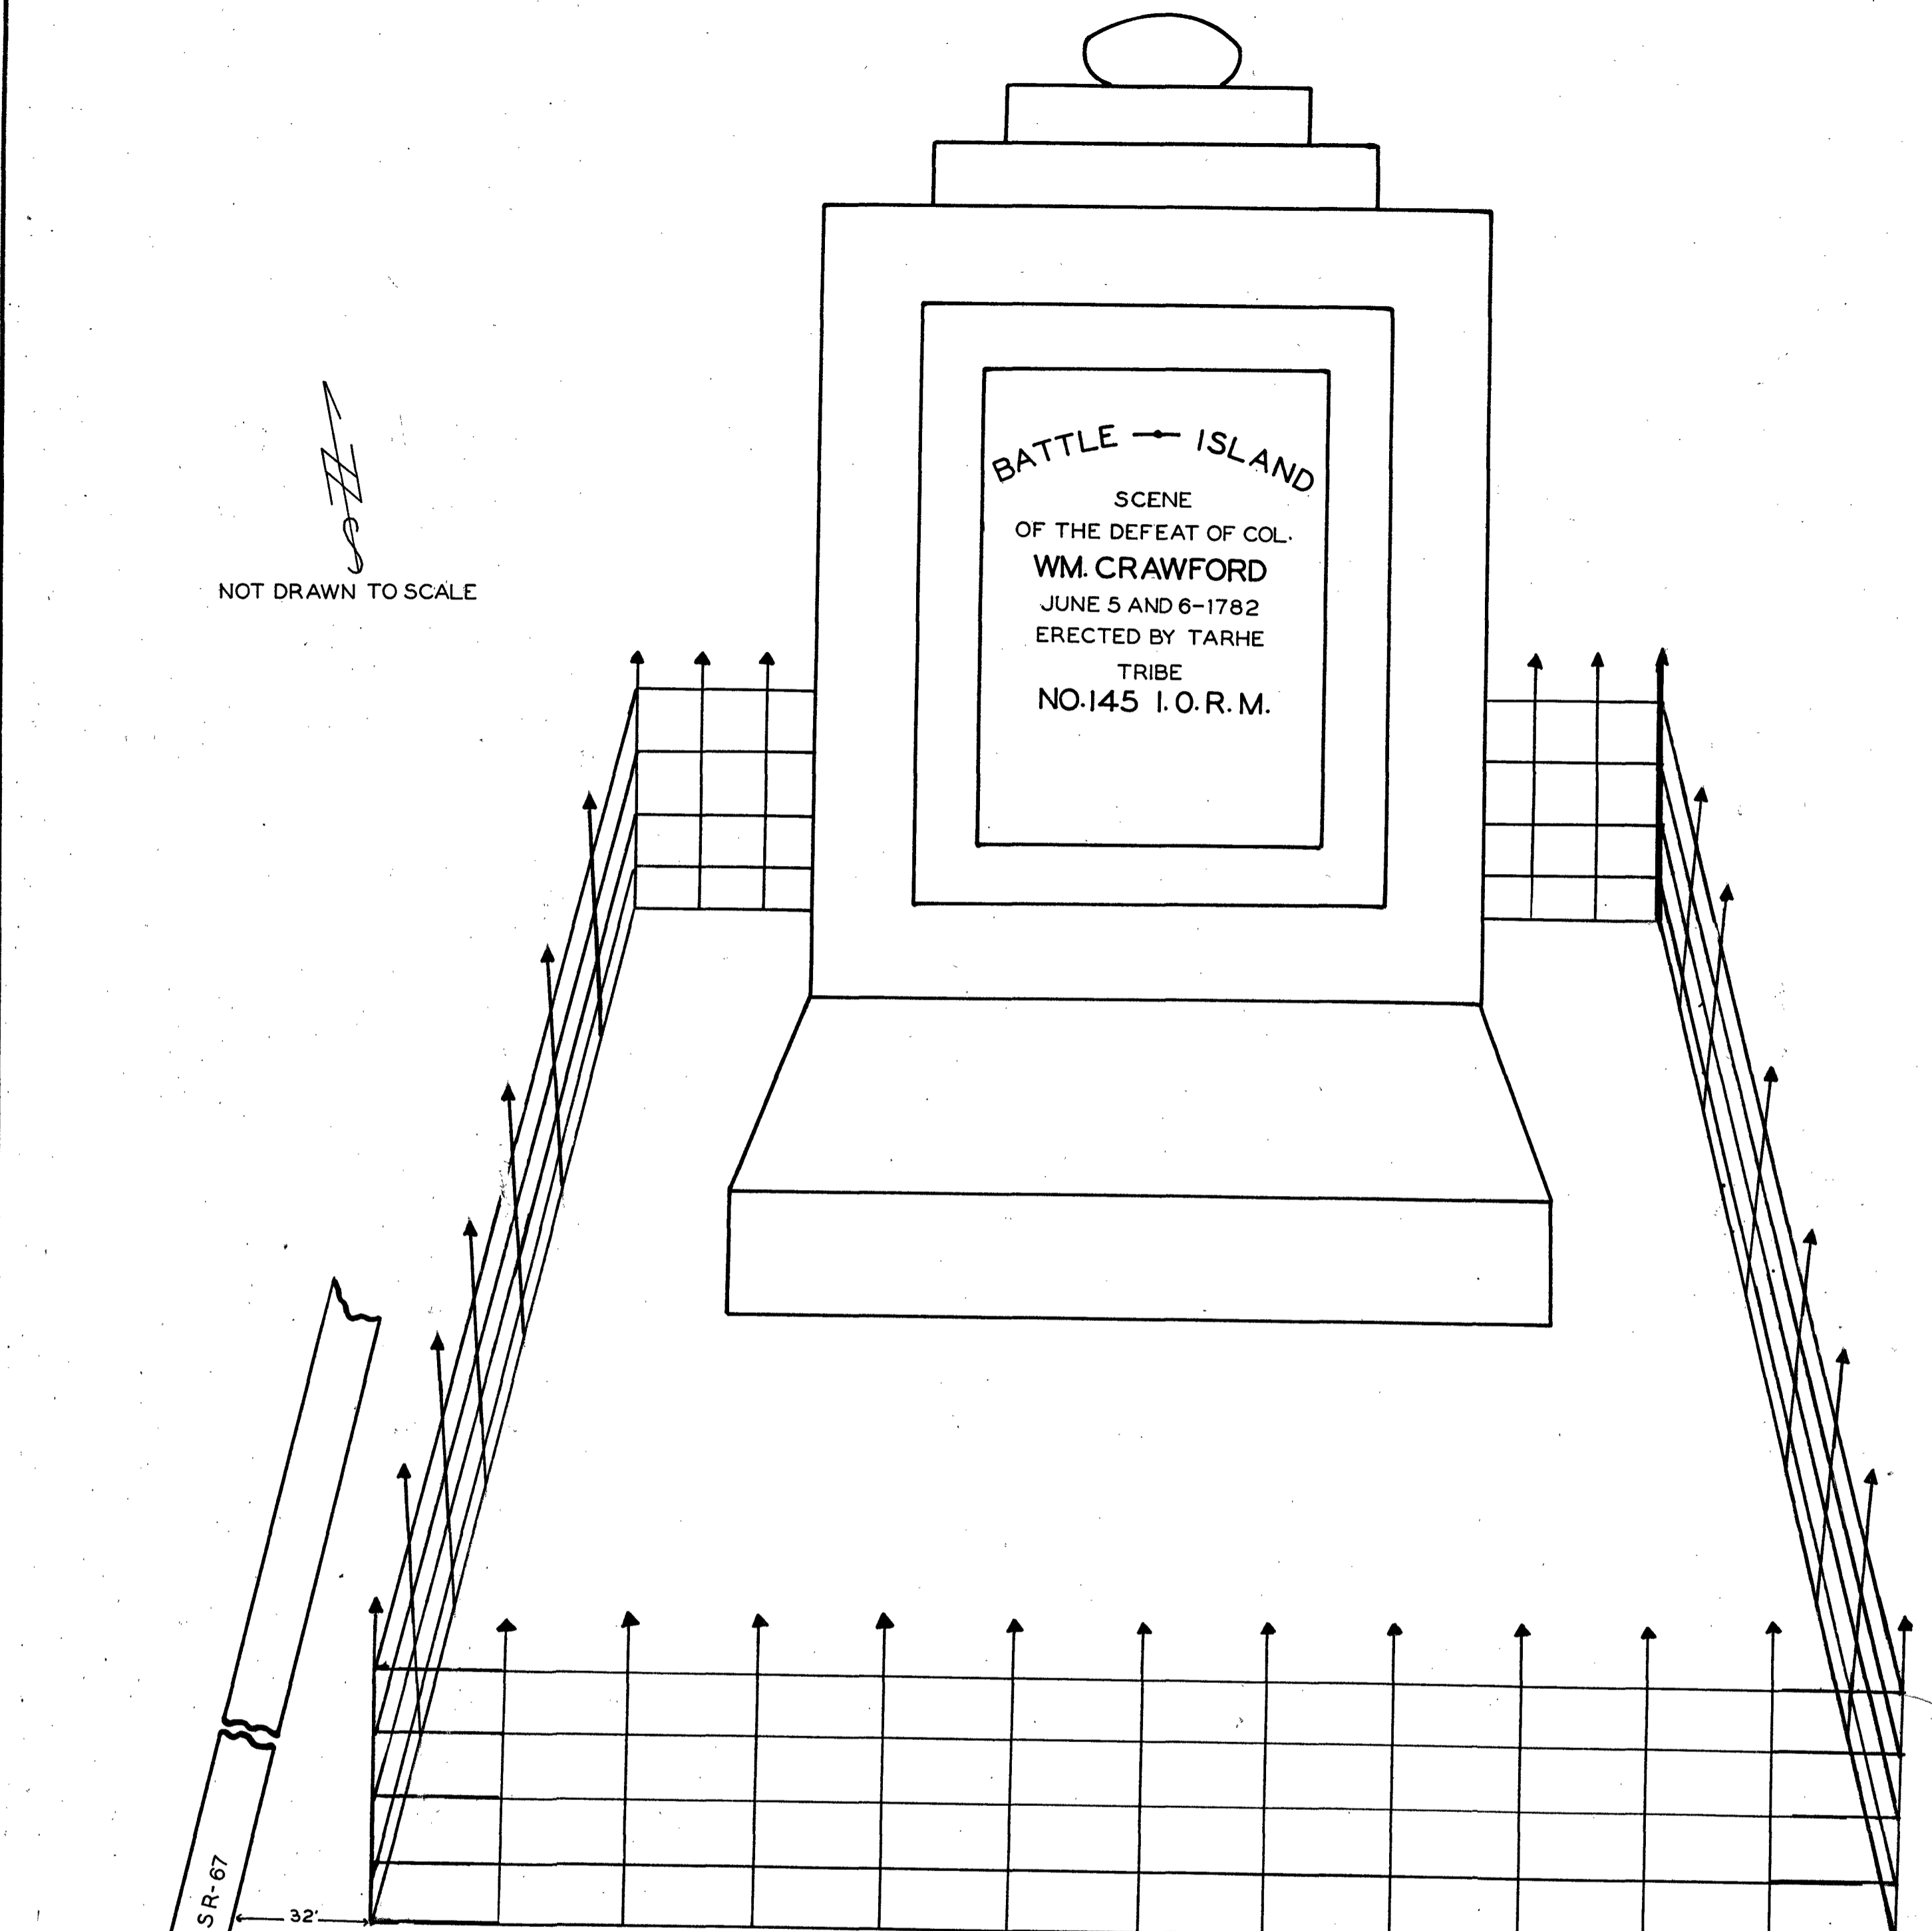

Microfilmed
March
1982

NOT DRAWN TO SCALE

**CHIEF TARHE
MEMORIAL**
 WYANDOT CO. CRANE TWP
 OFFICIAL PROJECT NOS. 465-42-3-665 & 665-42-3-232

DISTINGUISHED WYANDOT
 CHIEF AND LOYAL AMERICAN
 TARHE DIED HERE
 IN CRANETOWN 1818
 ERECTED BY TARHE
 NO. 145 I.O.R.M.
 1915 IN MEMORY OF
 CHIEF TARHE