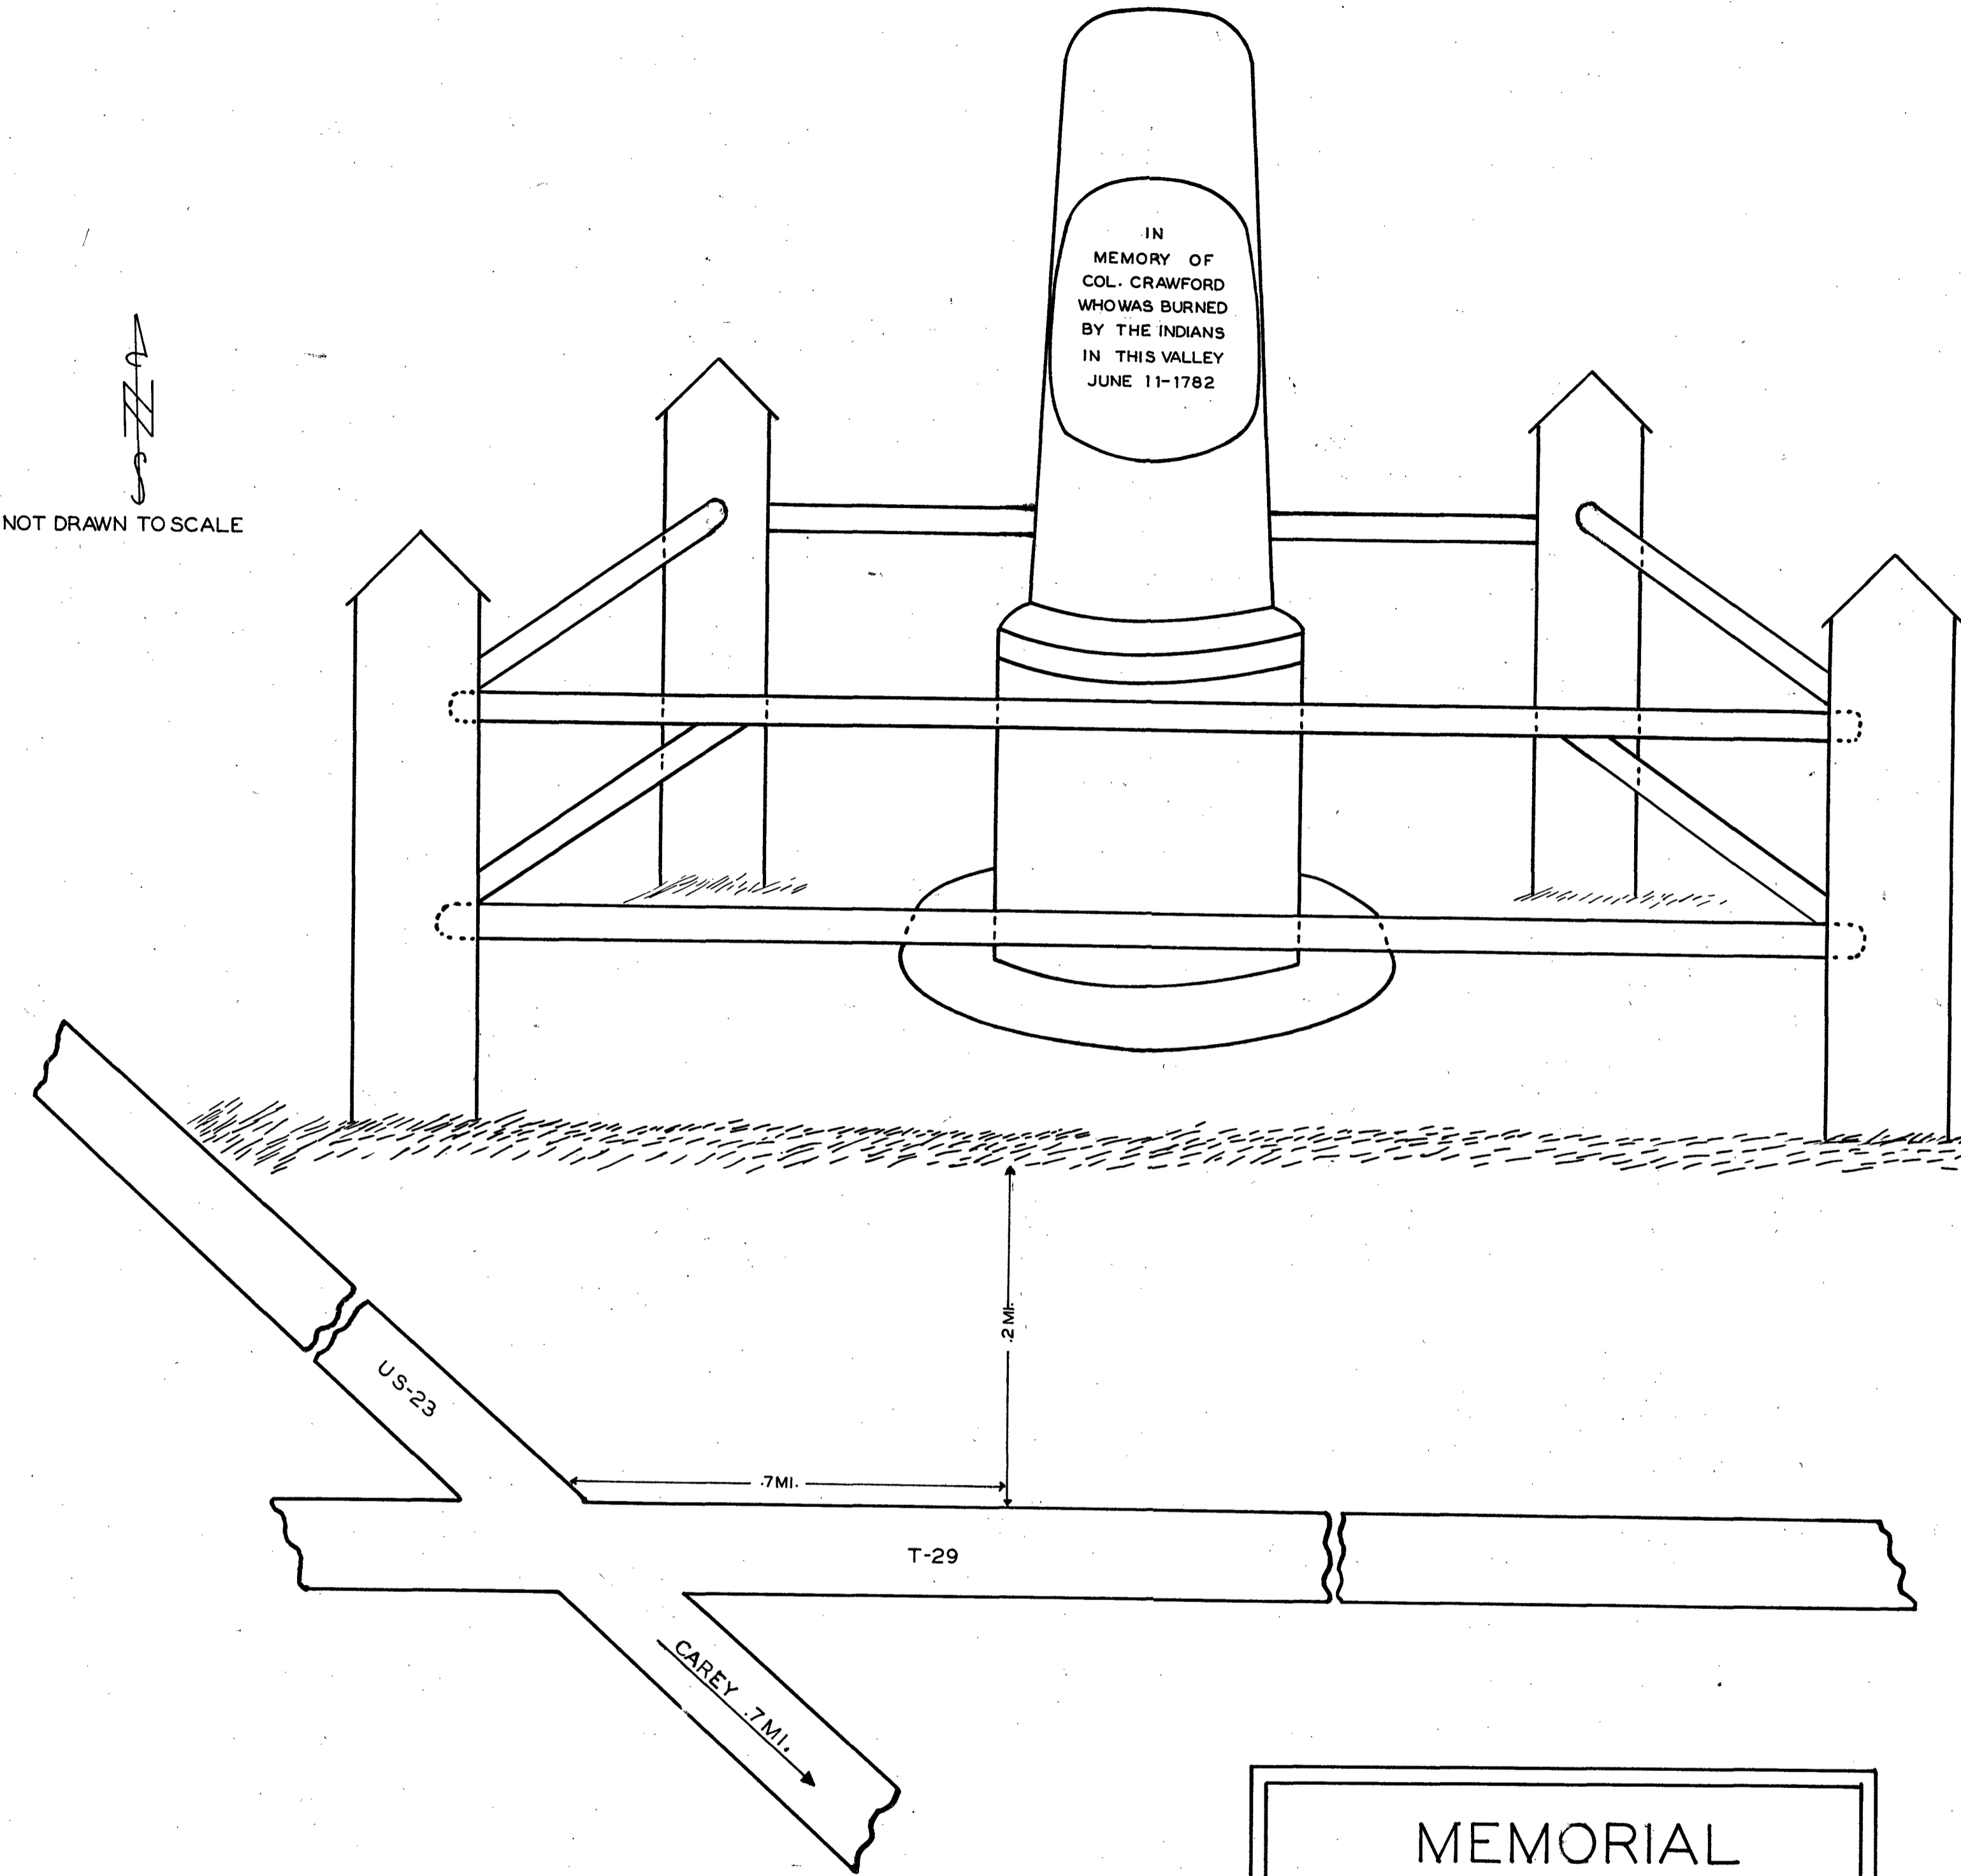

Microfilmed
March
1982

NOT DRAWN TO SCALE

**CHIEF TARHE
MEMORIAL**
 WYANDOT CO. CRANE TWP
 OFFICIAL PROJECT NOS. 465-42-3-665 & 665-42-3-232

DISTINGUISHED WYANDOT
 CHIEF AND LOYAL AMERICAN
 TARHE DIED HERE
 IN CRANETOWN 1818
 ERECTED BY TARHE
 NO. 145 I.O.R.M.
 1915 IN MEMORY OF
 CHIEF TARHE

88-2-14

NOT DRAWN TO SCALE

**MEMORIAL
COL. CRAWFORD**
 WYANDOT CO. CRAWFORD TWP
 OFFICIAL PROJECT NOS. 465-42-3-467 & 665-42-3-232

88-3-10