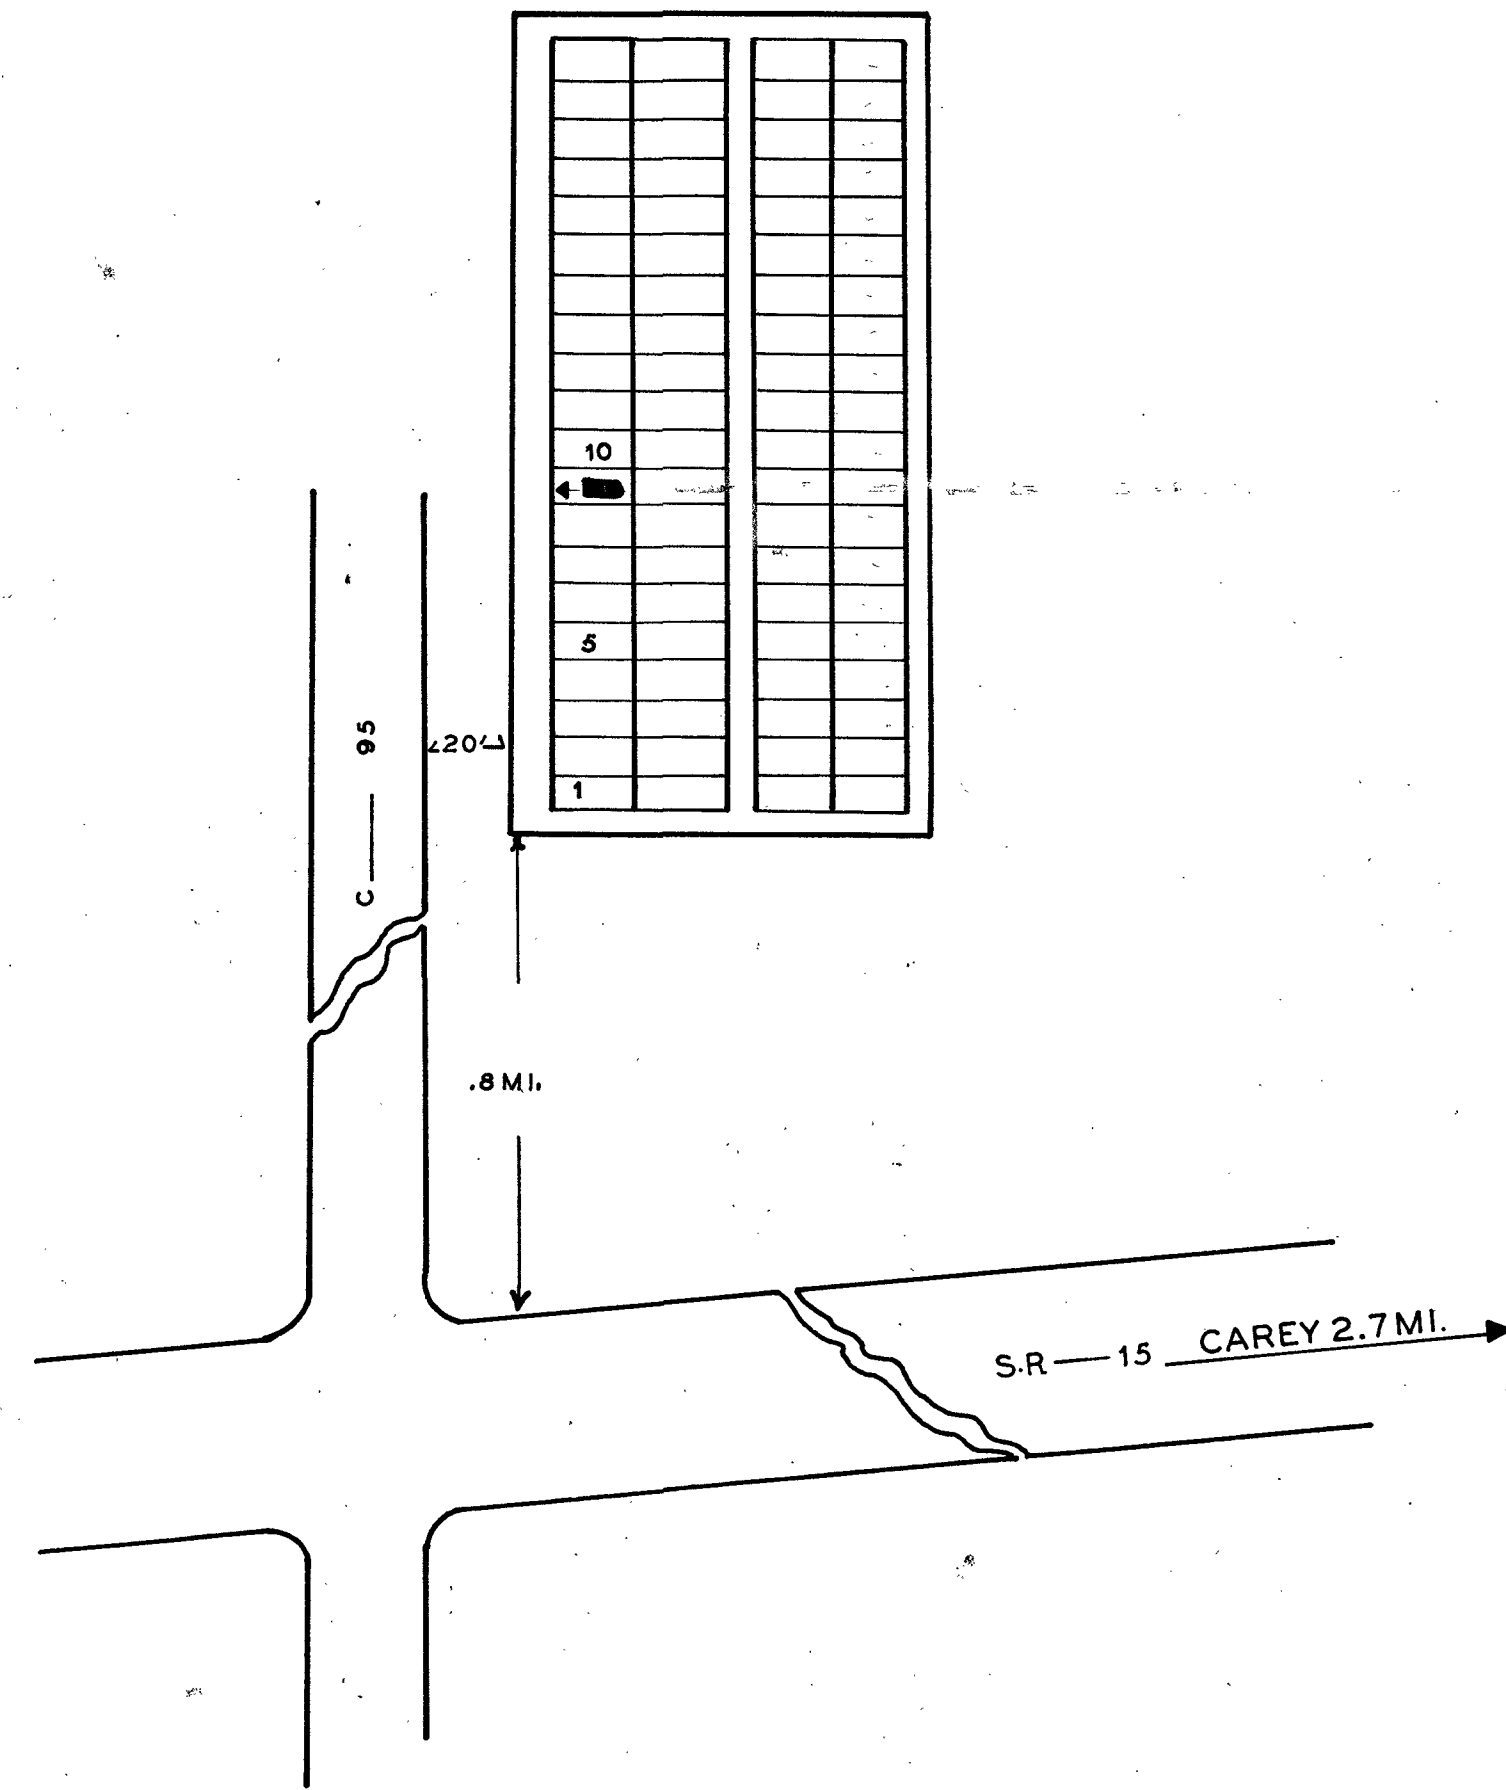

Microfilmed
March
1982

NAME SEC. L R G W
CAROTHERS ALEXANDER 1 9 19

**OLD LUTHERAN
RIDGE
CEMETERY**
WYANDOT CO. RIDGE TWP.
OFFICIAL PROJECT NOS. 465-42-3-467&665-42-3-232

LEGEND
① REVOLUTIONARY WAR
⑩ WAR OF 1812
⑮ MEXICAN WAR
⑲ CIVIL WAR
⑳ SPANISH-AM. WAR
㉑ WORLD WAR

SCALE 1/2"=20' .25 ACRE

88-10-1

NAME	SEC.	L	R	G	W
GRINDLE JOHN	A	.10	236	.19	
HART JAMES	B		192	19	
HUNTER JAMES A.	B	15	256		
JACKSON J.S.	A	3	72	19	
KEMMERLEY JACOB	B	2	35		
MONTAGUE CYRUS	B	2	34	19	
NIGH ADAM	B	8	135	10	
NIGH JEROME D.	B	6	95	19	
SMITH SAMUEL S.	B	4	70		
WISNER ASA	B	16	266	19	
WISNER GEO. M.	B	17	269	19	
WOHLGAMUTH SOLOMON R.	A	8	199	19	
YOKE JACOB W.	B	11	185	19	
YOUNG HIRAM	A	14	336	19	

**LUTHERAN RIDGE
CEMETERY**
WYANDOT CO. RIDGE TWP.
OFFICIAL PROJECT NOS. 465-42-3-467&665-42-3-232

LEGEND
① REVOLUTIONARY WAR
⑩ WAR OF 1812
⑮ MEXICAN WAR
⑲ CIVIL WAR
⑳ SPANISH-AM. WAR
㉑ WORLD WAR

SCALE 1/2"=20' 1.00 ACRE

88-10-2